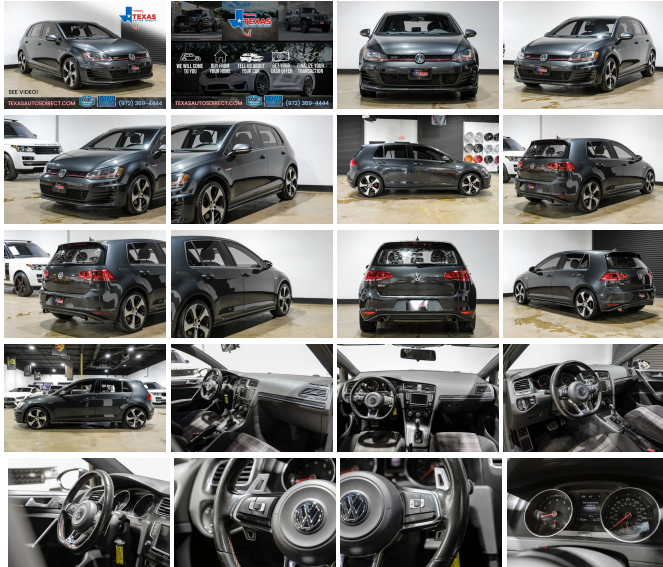

Price **$14,777**

Specifications:

- **Year:** 2016
- **VIN:** 3VW4T7AU7GM070117
- **Make:** Volkswagen
- **Stock:** 070117
- **Model/Trim:** Golf GTI Autobahn
- **Condition:** Pre-Owned
- **Body:** Hatchback
- **Exterior:** Deep Black Pearl
- **Engine:** 2.0L Turbo I4 210hp 258ft. lbs. PZEV
- **Interior:** Black
- **Transmission:** 6-Speed Double Clutch
- **Mileage:** 101,249
- **Drivetrain:** Front Wheel Drive
- **Economy:** City 25 / Highway 33

Deep Black 2016 Volkswagen Golf GTI Autobahn FWD 6-Speed DSG Automatic with Tiptronic 2.0L TSI