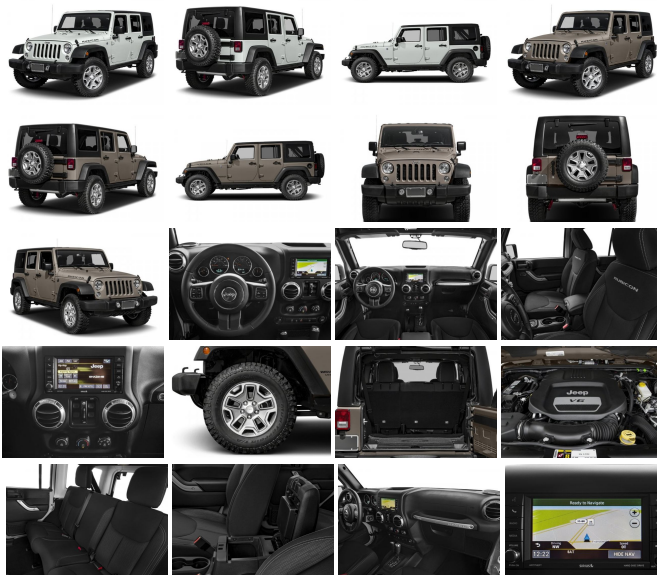

Are you ready to conquer the road less traveled? Introducing the 2016 Jeep Wrangler Unlimited Rubicon, a trailblazing icon that blends rugged capability with modern comfort. With only 73,540 miles on the odometer, this adventure-ready beast is primed and ready to take you wherever your heart desires.

Dressed to impress in a stunning white exterior, this Wrangler Unlimited Rubicon commands attention with its bold and timeless design. Step inside the cabin, and you'll be greeted by a sleek black interior that perfectly complements the vehicle's robust exterior. The combination of these colors exudes a sense of sophistication and durability, making it clear that this Jeep is built to handle both the urban jungle and the great outdoors.

Under the hood, you'll find a powerful 3.6L V6 engine that delivers an impressive 285 horsepower and 260 ft-lbs of torque. Paired with a smooth 5-speed automatic transmission, this Jeep offers a driving experience that's both exhilarating and effortless. Whether you're navigating city streets or tackling off-road trails, the Wrangler Unlimited Rubicon is engineered to perform at the highest level.

Don't miss out on the opportunity to own a vehicle that embodies freedom, capability, and style. The 2016 Jeep Wrangler Unlimited Rubicon is more than just a car—it's a lifestyle. Are you ready to make it yours? Visit us today and take this incredible Jeep for a test drive. Adventure awaits!