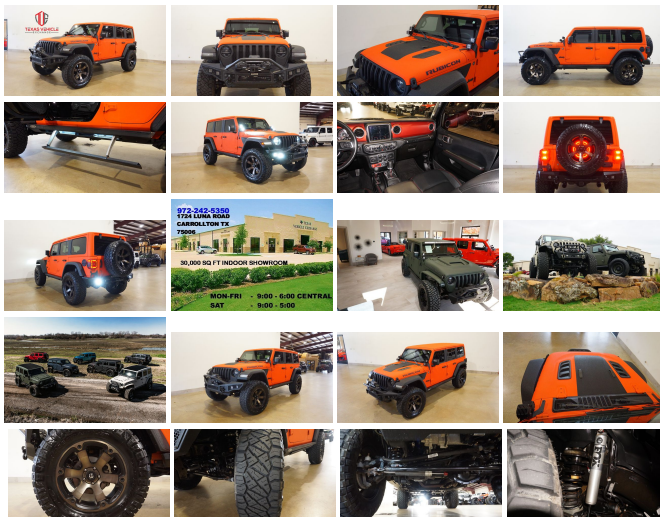

# 2018 Jeep Wrangler Unlimited Rubicon 4X4 DUPONT KEVLAR,LIFTED,BUMPER'S

View this car on our website at [tveauto.com/7323326/ebrochure](http://tveauto.com/7323326/ebrochure)

Our Price **\$49,900**

## Specifications:

<b>Year:</b>	2018
<b>VIN:</b>	1C4HJXFG4JW156716
<b>Make:</b>	Jeep
<b>Stock:</b>	156716
<b>Model/Trim:</b>	Wrangler Unlimited Rubicon 4X4 DUPONT KEVLAR,LIFTED,BUMPER'S
<b>Condition:</b>	Pre-Owned
<b>Body:</b>	SUV
<b>Exterior:</b>	Red
<b>Engine:</b>	3.6L V6 285hp 260ft. lbs.
<b>Interior:</b>	Black Leather
<b>Transmission:</b>	8-Speed Shiftable Automatic
<b>Mileage:</b>	31,477
<b>Drivetrain:</b>	4 Wheel Drive
<b>Economy:</b>	City 17 / Highway 23

NATION WIDE FINANCING

SUBMIT CREDIT APP [WWW.TVEAUTO.COM](http://WWW.TVEAUTO.COM)

OR CALL 972-242-5350

**"CUSTOM RED & BLACK EDITION"**

CUSTOM BUILT **KEVLAR** 2018 JEEP  
WRANGLER JL UNLIMITED RUBICON 4X4  
WITH 24R PACKAGE

Vehicle History Report : as Of 09/08/2024

Snapshot

2018 JEEP WRANGLER UNLIMITED RUBICON

No accidents or damage reported to CARFAX

14 Service history records

2 Previous owners

Personal vehicle

Last owned in Texas