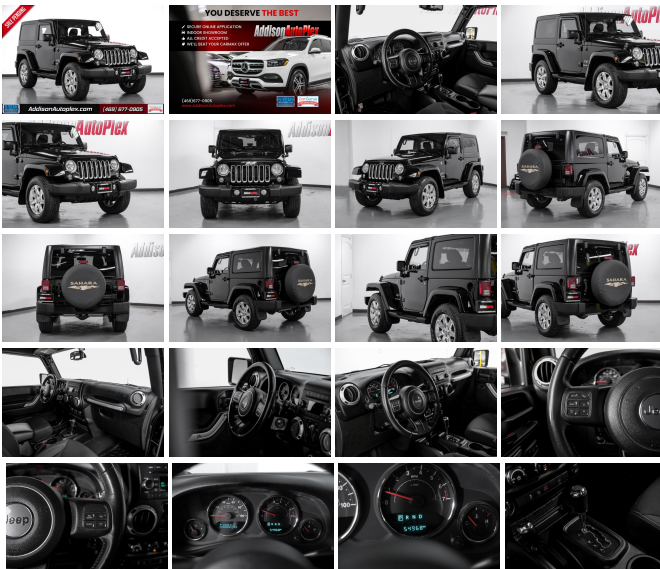

2016 Jeep Wrangler Sahara

View this car on our website at addisonautoplex.com/7323122/ebrochure

Sales Price **\$23,095**

Specifications:

| | |
|----------------------|---------------------------|
| Year: | 2016 |
| VIN: | 1C4AJWBG5GL284720 |
| Make: | Jeep |
| Stock: | N6788 |
| Model/Trim: | Wrangler Sahara |
| Condition: | Pre-Owned |
| Body: | SUV |
| Exterior: | Black |
| Engine: | 3.6L V6 285hp 260ft. lbs. |
| Interior: | Black |
| Transmission: | 5-Speed Automatic |
| Mileage: | 54,968 |
| Drivetrain: | 4 Wheel Drive |
| Economy: | City 17 / Highway 21 |

Discover the ultimate blend of rugged capability and refined comfort with this stunning 2016 Jeep Wrangler Sahara! With just 54,968 miles on the odometer, this iconic off-roader is ready to conquer new adventures while providing a smooth and stylish ride.

Dressed to impress in a sleek black exterior, this Wrangler Sahara exudes an aura of bold sophistication. The commanding presence of its robust frame and signature seven-slot grille is sure to turn heads wherever you go. Step inside, and you'll be greeted by a matching black interior that promises both durability and comfort, making every journey as enjoyable as the destination.

In summary, the 2016 Jeep Wrangler Sahara is more than just a vehicle; it's a lifestyle statement. With its low mileage, striking black-on-black color scheme, powerful V6 engine, and a host of awards that underscore its value and performance, this Wrangler Sahara is the perfect choice for those who crave adventure without compromising on comfort and style. Don't miss your chance to own this exceptional SUV – contact us today to schedule a test drive and experience the thrill of the Jeep Wrangler Sahara for yourself!