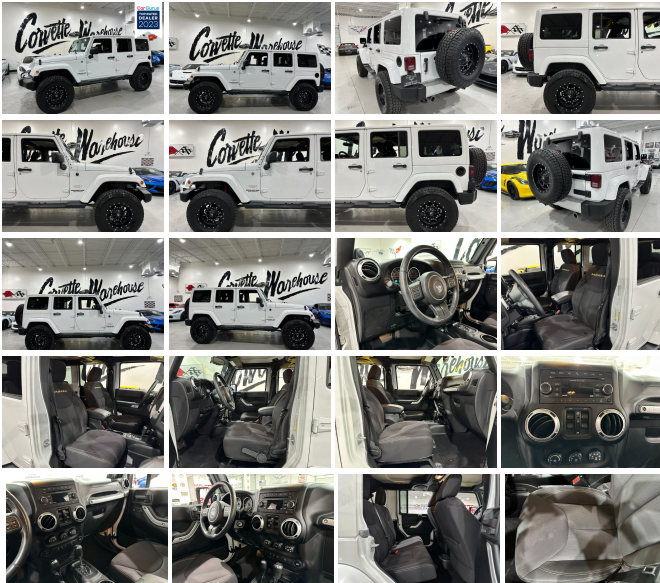

2013 Jeep Wrangler Unlimited Sahara 4D SUV 4WD Hardtop, D&B, Fuel Wheels, 29k!

View this car on our website at corvettewarehouse.com/7322946/ebrochure

Our Price **\$25,995**

Specifications:

Year:	2013
VIN:	1C4BJWEG1DL664732
Make:	Jeep
Stock:	664732
Model/Trim:	Wrangler Unlimited Sahara 4D SUV 4WD Hardtop, D&B, Fuel Wheels, 29k!
Condition:	Pre-Owned
Body:	SUV
Exterior:	[PW7] Bright White Clear Coat
Engine:	3.6L V6 285hp 260ft. lbs.
Interior:	Black Cloth
Transmission:	Automatic
Mileage:	29,962
Drivetrain:	4 Wheel Drive
Economy:	City 16 / Highway 21

2013 Bright White / Black Jeep Wrangler Unlimited Sahara 4D SUV 4X4 with the Premium Option Package, Premier Stereo System, D&B Performance Exhaust, Automatic Transmission, and the Fuel Black Wheels and only 29k Miles.

This is a Two-owner with a Perfect Carfax loaded up Jeep Wrangler!

This Jeep Wrangler Unlimited Sahara comes equipped with the Premium Option Package, automatic transmission, D&B

Performance Exhaust,
Premier Stereo System, power
windows, power locks, power
mirrors, dual electronic A/C,
Removable Top, and the Fuel
Black Wheels. It is in excellent
showroom condition and has
been highly maintained.