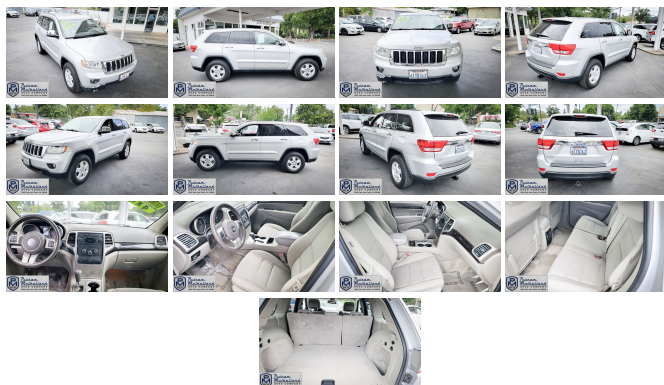

## 2012 Jeep Grand Cherokee Laredo 4WD

View this car on our website at [pmautoco.com/7322921/ebrochure](http://pmautoco.com/7322921/ebrochure)

Our Price **\$9,995**

### Specifications:

<b>Year:</b>	2012
<b>VIN:</b>	1C4RJFAGXCC175507
<b>Make:</b>	Jeep
<b>Model/Trim:</b>	Grand Cherokee Laredo 4WD
<b>Condition:</b>	Pre-Owned
<b>Body:</b>	SUV
<b>Exterior:</b>	Silver
<b>Engine:</b>	3.6L V6 290hp 260ft. lbs.
<b>Interior:</b>	Gray
<b>Transmission:</b>	5-Speed Automatic
<b>Mileage:</b>	170,673
<b>Drivetrain:</b>	4 Wheel Drive
<b>Economy:</b>	City 16 / Highway 23

### Exterior

- Front bumper color: body-color- Exterior entry lights: approach lamps
- Side mirrors: heated- Spare wheel type: aluminum alloy
- Tire Pressure Monitoring System- Wheels: aluminum alloy
- Front wipers: variable intermittent- Liftgate window: manual flip-up- Power windows
- Rear privacy glass- Rear wiper: intermittent- Window defogger: rear