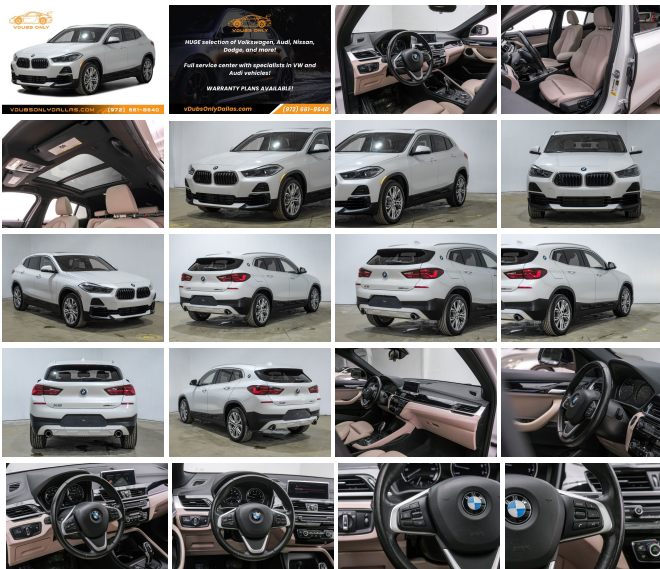

Under the hood, the 2022 BMW X2 sDrive28i boasts a powerful 2.0L Turbo I4 engine that delivers an impressive 228 horsepower and 258 lb-ft of torque. This robust powertrain ensures that you have all the muscle you need to conquer any road with confidence and ease. The 8-Speed Shiftable Automatic Transmission provides seamless gear changes and enhances your driving experience, allowing you to enjoy smooth acceleration and precise control.

Step inside the luxurious cabin, and you'll be greeted by premium unknown leatherette upholstery that exudes comfort and refinement. The interior is thoughtfully designed to provide both the driver and passengers with an unparalleled level of comfort and convenience. Every detail, from the meticulously crafted seats to the intuitive layout of the controls, has been designed with your enjoyment in mind.

The 2022 BMW X2 sDrive28i comes equipped with an array of manufacturer options and packages that elevate your driving experience to new heights. While specific options and packages are not detailed here, you can rest assured that BMW's commitment to excellence ensures that every feature is designed to enhance your comfort, safety, and driving pleasure.

One of the standout accolades for the 2022 BMW X2 sDrive28i is its recognition in J.D. Power and Associates's Initial Quality Study (IQS) as

VDUBSONLYDALLAS.COM [972] 661-8640