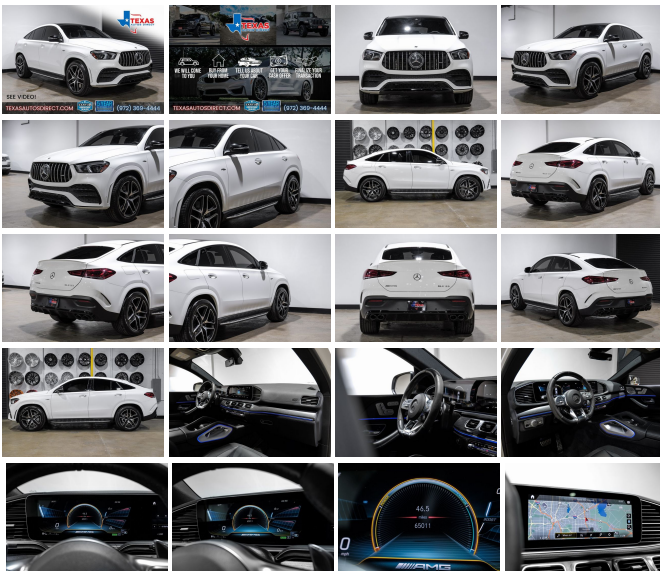

2021 Mercedes-Benz GLE GLE 53 AMG??

View this car on our website at texasautosdirect.com/7322373/ebrochure

Price **\$61,444**

Specifications:

Year:	2021
VIN:	4JGFD6BB3MA394038
Make:	Mercedes-Benz
Stock:	394038
Model/Trim:	GLE GLE 53 AMG??
Condition:	Pre-Owned
Body:	SUV
Exterior:	White
Engine:	3.0L Turbo I6 429hp 384ft. lbs.
Interior:	Black Vinyl
Transmission:	9-Speed Shifttable Automatic
Mileage:	64,957
Economy:	City 18 / Highway 23

2021 Mercedes-Benz GLE GLE 53 AMG??

Texas Autos Direct - (972) 369-4444 - View this car on our website at texasautosdirect.com/7322373/ebrochure

Vehicle History Report : as Of 07/18/2024

Snapshot

2021 MERCEDES-BENZ GLE 53 AMG

Damage reported: minor damage

MINOR MODERATE SEVERE

15 Service history records

CARFAX 1-Owner vehicle

Personal vehicle

64,955 Last reported odometer reading

FREE CARFAX Report

See the full CARFAX Report for additional information

Exterior

- Door handle color: body-color with chrome accents- Exhaust: quad tip
- Front bumper color: body-color- Grille color: black with chrome accents
- Mirror color: body-color- Rear spoiler: lip- Daytime running lights: LED
- Exterior entry lights: puddle lamps- Rear fog lights- Taillights: LED
- Side mirror adjustments: power- Side mirrors: driver side auto-dimming
- Spare wheel type: steel- Tire Pressure Monitoring System- Wheels: aluminum alloy
- Front wipers: rain sensing- Laminated glass: infrared-reflecting windshield
- Rear privacy glass- Rear wiper: intermittent- Window defogger: rear