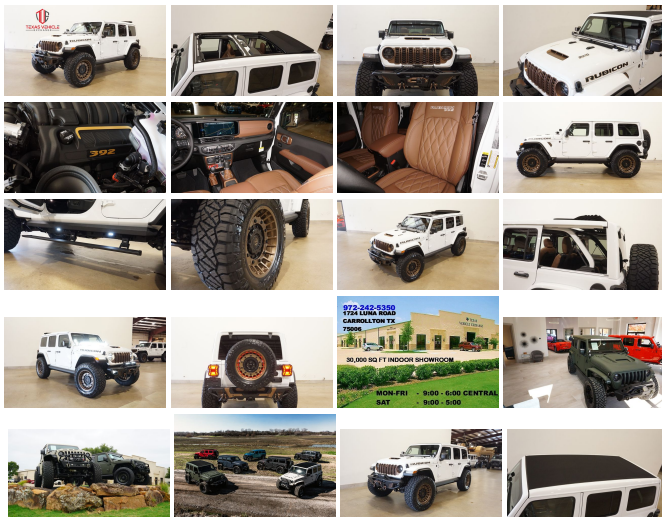

# 2024 Jeep Wrangler Rubicon 392 4X4 SKY TOP,BUMPERS,LED'S,FUEL WHLS

View this car on our website at [tveauto.com/7322302/ebrochure](https://tveauto.com/7322302/ebrochure)

Our Price **\$144,900**

## Specifications:

<b>Year:</b>	2024
<b>VIN:</b>	1C4RJXSJ6RW210311
<b>Make:</b>	Jeep
<b>Stock:</b>	210311
<b>Model/Trim:</b>	Wrangler Rubicon 392 4X4 SKY TOP,BUMPERS,LED'S,FUEL WHLS
<b>Condition:</b>	Pre-Owned
<b>Body:</b>	SUV
<b>Exterior:</b>	[PW7] Bright White Clear Coat
<b>Engine:</b>	HEMI 6.4L V8 470hp 470ft. lbs.
<b>Interior:</b>	Brown Leather
<b>Transmission:</b>	8-Speed Shifttable Automatic
<b>Mileage:</b>	193
<b>Drivetrain:</b>	4 Wheel Drive
<b>Economy:</b>	City 13 / Highway 16