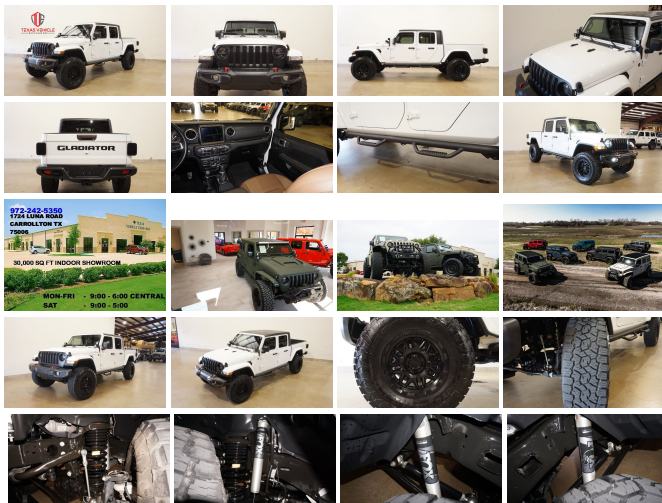

tveauto.com
972-242-5350
1724 Luna Road
Carrollton, TX
75006

Texas Vehicle
Exchange

2020 Jeep Gladiator Overland 4X4 LIFTED,LED'S,NAV,LEATHER,BLK WHLS

View this car on our website at tveauto.com/7322299/ebrochure

Our Price **\$45,900**

Specifications:

Year:	2020
VIN:	1C6HJTFG3LL195981
Make:	Jeep
Stock:	195981
Model/Trim:	Gladiator Overland 4X4 LIFTED,LED'S,NAV,LEATHER,BLK WHLS
Condition:	Pre-Owned
Body:	Pickup Truck
Exterior:	[PW7] Bright White Clear Coat
Engine:	3.6L V6 285hp 260ft. lbs.
Interior:	Black/Dark Saddle Leather
Transmission:	8-Speed Shiftable Automatic
Mileage:	29,295
Drivetrain:	4 Wheel Drive
Economy:	City 16 / Highway 23

NATION WIDE FINANCING

SUBMIT CREDIT APP WWW.TVEAUTO.COM

OR CALL 972-242-5350

"BRIGHT WHITE CLEAR COAT EDITION"

CUSTOM BUILT 2020 JEEP GLADIATOR
OVERLAND 4X4 WITH 24G PACKAGE

UPGRADES INCLUDE:

- * BRIGHT WHITE CLEAR COAT
- * BLACK 3 PIECE HARD TOP
- * FACTORY DARK SADDLE LEATHER
- * PUSH BUTTON START
- * POPULAR EQUIPMENT PACKAGE
- * FACTORY 8.4 INCH TOUCH SCREEN NAVIGATION WITH HD AM/FM/SIRIUS STEREO & ALPINE PREMIUM AUDIO SYSTEM
- * FACTORY BACK-UP CAMERA
- * U-CONNECT
- * FACTORY FRONT BUMPER WITH LED FOGLIGHTS
- * SATIN BLACK GRILLE
- * LED HEADLIGHTS
- * RUGGED RIDGE BLACK HEADLIGHT GUARDS
- * PAINTED TO MATCH FENDER FLARES
- * APPROX 4.0" SUSPENSION LIFT KIT WITH FOX PERFORMANCE SHOCKS
- * VOSWITCH 6 CHANNEL CUSTOM INTEGRATED SWITCH PANEL
- * 4 RIGID INDUSTRIES DUALLY D2 LED PILLAR LIGHTS
- * SMITTYBILT BLACK TUBULAR STEPS
- * SPRAY IN BEDLINER
- * BLACK LED TAIL LIGHTS
- * RUBBER FLOOR MATS
- * OWNER'S MANUAL WITH 1 KEY/1 REMOTE
- * 17" BLACK RHINO MATTE BLACK WHEELS
- * TOYO OPEN COUNTRY A/T 35X12.50R/17 TIRES