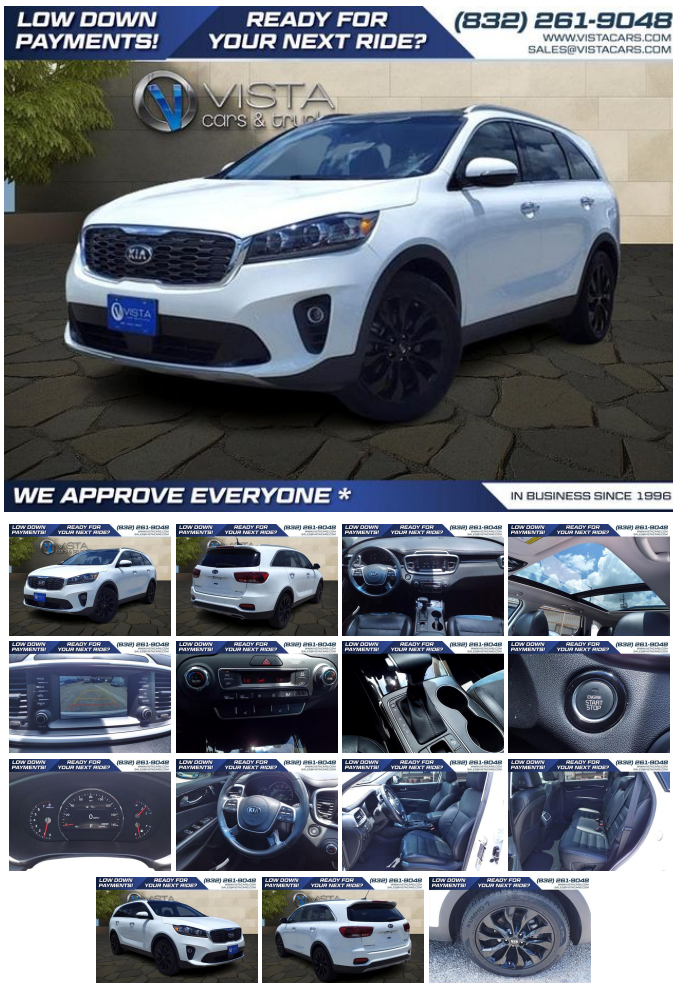

2020 Kia Sorento EX V6

View this car on our website at vistacars.com/7322163/ebrochure

Sales Price **\$19,988**

List Price **\$28,275**

Specifications:

| | |
|----------------------|-----------------------------|
| Year: | 2020 |
| VIN: | 5XYPH4A5XLG653832 |
| Make: | Kia |
| Stock: | 653832 |
| Model/Trim: | Sorento EX V6 |
| Condition: | New |
| Body: | SUV |
| Exterior: | Snow White Pearl |
| Engine: | 3.3L V6 290hp 252ft. lbs. |
| Interior: | Satin Black |
| Transmission: | 8-Speed Shiftable Automatic |
| Mileage: | 36,846 |
| Drivetrain: | Front Wheel Drive |
| Economy: | City 19 / Highway 26 |

Discover the perfect blend of power, style, and dependability with this pristine 2020 Kia Sorento EX V6! With only 36,846 miles on the odometer, this SUV is the ideal companion for families, adventurers, and daily commuters alike.

Stunning Exterior and Interior Design

Dressed in a sleek, sophisticated white exterior, this Sorento exudes an aura of modern elegance. The striking color not only enhances its curb appeal but also ensures you stand out wherever you go. Step inside to find a refined black interior that complements the exterior perfectly. The cabin is designed to offer maximum comfort and style, making every journey a pleasurable experience.

Powerful Performance

Under the hood, the 2020 Kia Sorento EX V6 boasts a robust 3.3L V6 engine that delivers an impressive 290 horsepower and 252 ft. lbs. of torque. This powerhouse ensures you have all the muscle you need for highway cruising, city driving, or towing your favorite weekend toys. Paired with an 8-speed shiftable automatic transmission, the Sorento provides smooth, responsive shifts that make driving an absolute joy. Whether you're accelerating onto the freeway or navigating through city streets, this SUV offers a dynamic and exhilarating drive.