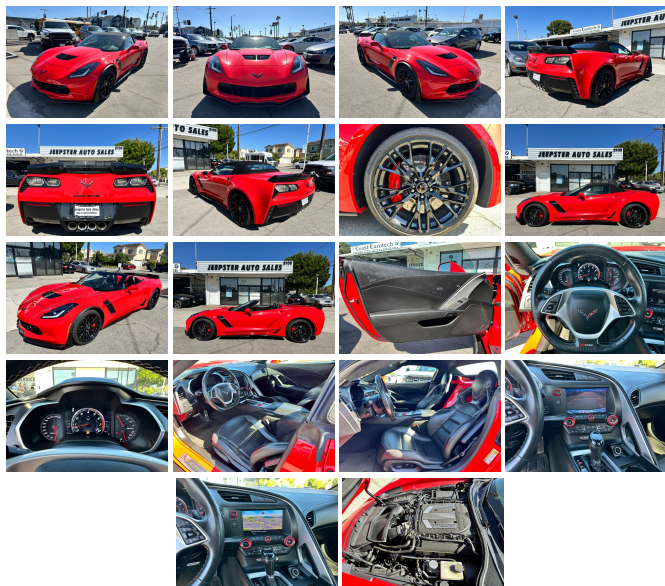

2015 Chevrolet Corvette Convertible Z06

View this car on our website at jeepsterautosales.com/7322099/ebrochure

Our Price **\$64,990**

Specifications:

Year:	2015
VIN:	1G1YU3D6XF5606160
Make:	Chevrolet
Stock:	23433
Model/Trim:	Corvette Convertible Z06
Condition:	Pre-Owned
Body:	Convertible
Exterior:	[GKZ] Torch Red
Engine:	6.2L Supercharged V8 650hp 650ft. lbs.
Interior:	Jet Black Leather
Transmission:	8-Speed Shiftable Automatic
Mileage:	22,226
Drivetrain:	Rear Wheel Drive
Economy:	City 13 / Highway 21

Rev up your driving experience with this stunning 2015 Chevrolet Corvette Convertible Z06! With a mere 22,226 miles on the odometer, this high-performance machine is ready to deliver exhilarating thrills and top-down enjoyment for many miles to come.

Dressed to impress in a fiery red exterior, this Corvette is more than just a car; it's a statement. The sleek, aerodynamic lines are not only eye-catching but also designed for optimal performance, ensuring you turn heads wherever you go. Slide into the luxurious black leather interior, where comfort meets cutting-edge technology. The meticulously crafted cabin offers an immersive driving experience, with every detail designed to enhance your connection to the road.

Under the hood, the heart of this beast roars with a 6.2L Supercharged V8 engine, churning out an astonishing 650 horsepower and 650 ft-lbs of torque. This powerhouse engine, paired with an 8-Speed Shiftable Automatic transmission, provides seamless shifts and blistering acceleration, making every drive a pulse-pounding adventure. Whether you're cruising through city streets or dominating the open road, the Corvette Z06 delivers unparalleled performance and handling.