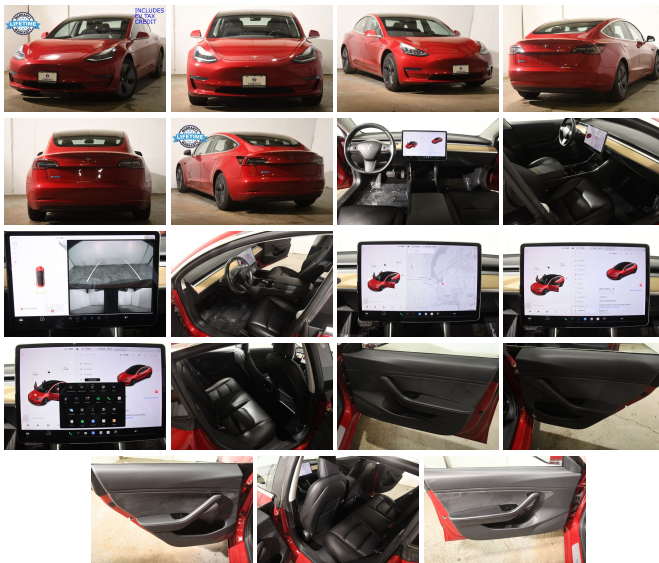

2018 Tesla Model 3 Long Range

View this car on our website at soundautowholesalers.com/7321996/ebrochure

No-Haggle Price **\$20,995**

Specifications:

Year:	2018
VIN:	5YJ3E1EB6JF087727
Make:	Tesla
Stock:	6430
Model/Trim:	Model 3 Long Range
Condition:	Pre-Owned
Body:	Sedan
Exterior:	[PPMR] Red Multi-Coat
Engine:	Electric 346hp 389ft. lbs.
Interior:	Black Leatherette
Transmission:	1-Speed Direct-Drive Automatic
Mileage:	49,903
Drivetrain:	All Wheel Drive
Economy:	City 120 / Highway 112

Dressed to impress in a radiant red exterior, this Model 3 turns heads wherever it goes. The sleek lines and aerodynamic design are not just for show; they contribute to the car's impressive efficiency and performance. Step inside, and you'll be greeted by a luxurious black leatherette interior that exudes sophistication and comfort. The attention to detail in the cabin is evident, making every journey a pleasure.

The 15-inch touch screen display is the command center of your vehicle, featuring a state-of-the-art navigation system and an infotainment hub that keeps you connected and entertained. With a total of 15 premium speakers, your favorite tunes will sound better than ever.

Driver comfort is not overlooked, with 12-way power adjustments on the driver's seat allowing for a customizable and ergonomic seating position. The aluminum alloy wheels not only add a touch of elegance but also enhance the vehicle's performance and handling.