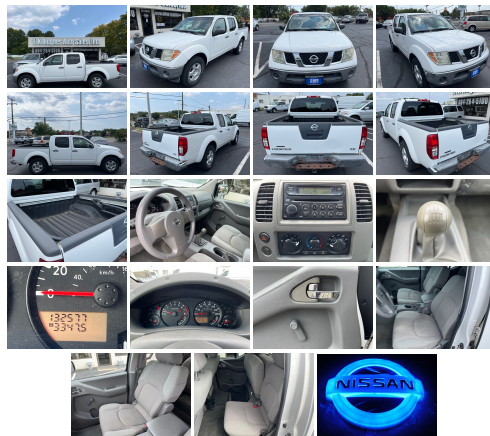

Specifications:

Year:	2006
VIN:	1N6AD07U06C440192
Make:	Nissan
Stock:	5835
Model/Trim:	Frontier CREW CAB LE
Condition:	Pre-Owned
Body:	Pickup Truck
Exterior:	WHITE
Engine:	4.0L NA V6 double overhead cam (DOHC) 24V
Interior:	GRAY Cloth
Mileage:	132,569
Drivetrain:	Rear Wheel Drive

TK HUGHES AUTO SALES, INC. 804-264-5100 Since 1975!, TK HUGHES AUTO SALES, INC. 804-264-5100 Since 1975!
Better Business Bureau Rating AAA+! Great Miles, Excellent Condition,

TK Hughes Auto Sales, Inc
8301 Brook Rd
Richmond, VA 23227
Since 1975!

2006 Nissan Frontier CREW CAB LE

TK HUGHES - 804-264-5100 - View this car on our website at tkhughesauto.com/7321950/ebrochure