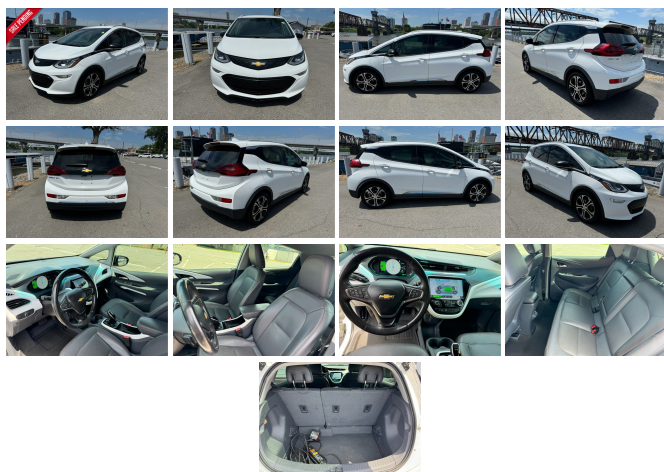

## 2017 Chevrolet Bolt EV Premier

View this car on our website at [evolveauto.com/7321674/ebrochure](http://evolveauto.com/7321674/ebrochure)

Our Price **\$7,560**

### Specifications:

<b>Year:</b>	2017
<b>VIN:</b>	1G1FX6S05H4149524
<b>Make:</b>	Chevrolet
<b>Stock:</b>	CNSGN6
<b>Model/Trim:</b>	Bolt EV Premier
<b>Condition:</b>	Pre-Owned
<b>Body:</b>	Hatchback
<b>Exterior:</b>	WHITE
<b>Engine:</b>	Electric 200hp 266ft. lbs.
<b>Interior:</b>	Gray
<b>Transmission:</b>	1-Speed Direct-Drive Automatic
<b>Mileage:</b>	105,604
<b>Drivetrain:</b>	Front Wheel Drive
<b>Economy:</b>	City 128 / Highway 110

### Interior

- Air filtration- Front air conditioning: automatic climate control- Rear vents: second row
- Floor mat material: carpet- Floor mats: front- Heated steering wheel
- Interior accents: chrome- Shift knob trim: alloy- Steering wheel trim: leather
- Ambient lighting- Cargo area light- Cargo cover- Cruise control
- Power outlet(s): 12V front- Power steering- Push-button start
- Rearview mirror: auto-dimming- Steering wheel: tilt and telescopic- Clock
- Digital odometer- External temperature display- Multi-function display- Trip odometer
- Driver seat: heated- Front seat type: bucket- Passenger seat: heated
- Rear seat: heated- Rear seat folding: split- Rear seat type: 60-40 split bench
- Upholstery: leather-trimmed

### Exterior

- Door handle color: body-color with chrome accents- Front bumper color: body-color
- Rear spoiler: roofline- Daytime running lights: LED- Taillights: LED- Side mirrors: heated
- Roof rails: silver- Run flat tires- Tire Pressure Monitoring System
- Wheels: aluminum alloy with painted accents- Front wipers: variable intermittent
- Power windows: safety reverse- Rear wiper: intermittent- Solar-tinted glass: front
- Window defogger: rear