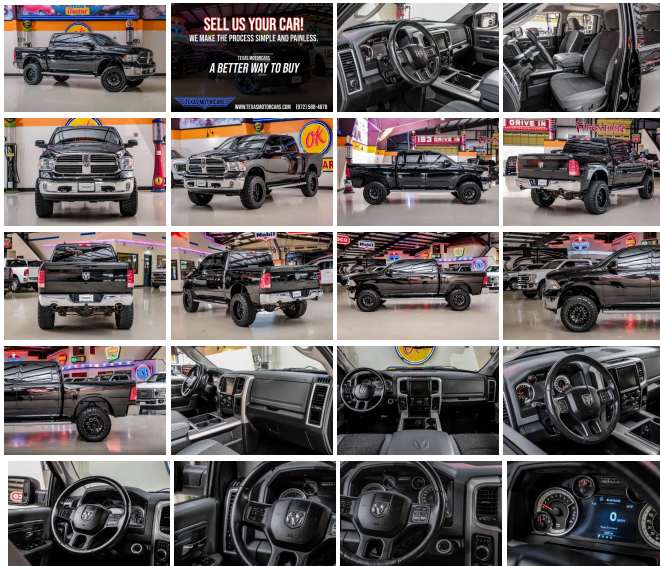

2014 Ram 1500 Big Horn 4x4 Big, bold and brawny, this 2014 Ram 1500 Big Horn 4x4 is quite the looker, and even more so the doer. This brickhouse of a truck is rock solid ready to do everything. The HEMI 5.7L V8 engine is the key to making that happen, with it's incredible capability on your side you can tow and haul it all. Whether you're tackling rugged trails or strolling the avenues, this Ram 1500 Big Horn promises an exhilarating ride every time. Dressed to impress in sleek black, this truck exudes confidence and sophistication. The exterior is not only eye-catching but practical, featuring a Spray In Bedliner that ensures durability and protection for all your cargo. Step inside to discover a refined black cloth interior that offers both comfort and style. The leather-trimmed steering wheel adds a touch of luxury, making every drive an enjoyable experience. The all-terrain tires and custom XF wheels prep you for the unexpected, and look incredible doing it. You're sure to love the UConnect 8.4AN system, which includes an 8.4-inch touch screen display, AM/FM radio, HD radio, and integrated voice command with Bluetooth. The media hub with SD, USB, and auxiliary audio inputs ensures that all your devices are seamlessly integrated. Plus, with GPS navigation, roadside assistance, and 911 call, you'll have peace of mind wherever your journey takes you. Enjoy a one-year trial of UConnect Access Advantage and SiriusXM Traffic and Travel Link services, providing you with real-time information and entertainment options. The ParkSense Rear Park Assist System makes parking a breeze, while the Class IV trailer hitch allows you to tow with confidence. This truck is equipped with front side airbags and side curtain airbags, ensuring the highest level of protection for you and your passengers. The electronic hi-lo 4WD selector and part-time 4WD with on-demand setting provide exceptional control and adaptability in various driving conditions. Cruise control, electronic