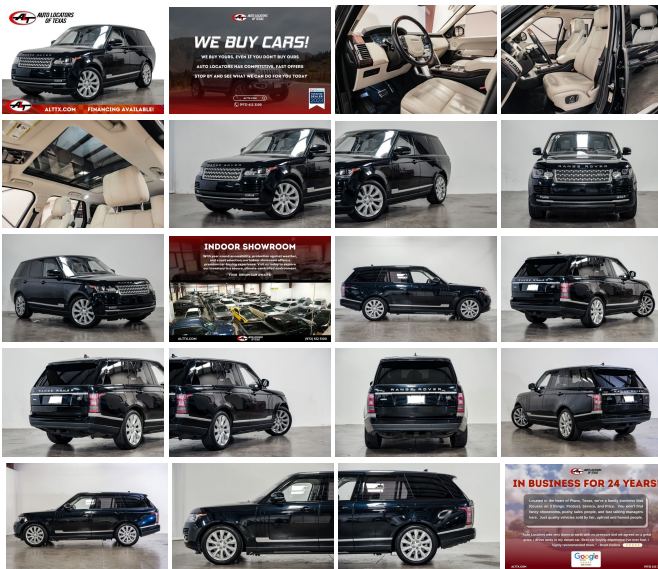

# 2016 Land Rover Range Rover Supercharged

View this car on our website at [consignmyvehicle.com/7321566/ebrochure](http://consignmyvehicle.com/7321566/ebrochure)

Our Price **\$25,883**

## Specifications:

<b>Year:</b>	2016
<b>VIN:</b>	SALGS2EF7GA296097
<b>Make:</b>	Land Rover
<b>Stock:</b>	296097
<b>Model/Trim:</b>	Range Rover Supercharged
<b>Condition:</b>	Pre-Owned
<b>Body:</b>	SUV
<b>Exterior:</b>	[1AD] Mariana Black Metallic
<b>Engine:</b>	5.0L Supercharged V8 510hp 461ft. lbs.
<b>Interior:</b>	Almond w/Ivory Headlining and Espresso/Almond IP Leather
<b>Transmission:</b>	8-Speed Shifttable Automatic
<b>Mileage:</b>	92,185
<b>Drivetrain:</b>	All Wheel Drive
<b>Economy:</b>	City 14 / Highway 19