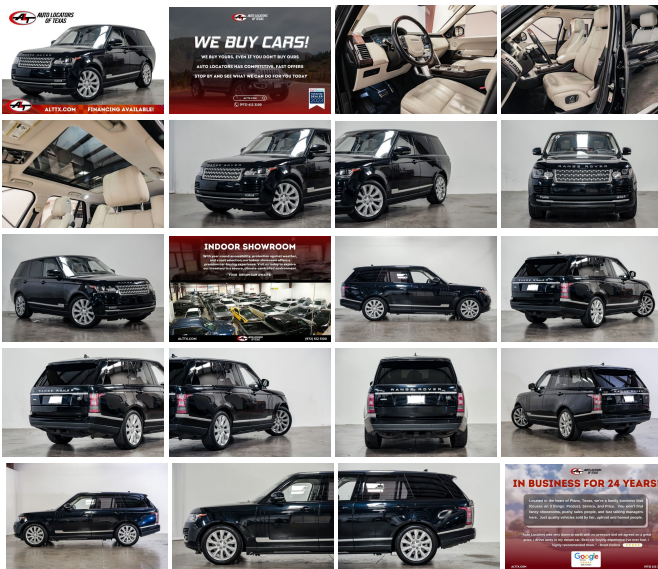

# 2016 Land Rover Range Rover Supercharged

View this car on our website at [consignmyvehicle.com/7321566/ebrochure](http://consignmyvehicle.com/7321566/ebrochure)

Our Price **\$25,883**

## Specifications:

<b>Year:</b>	2016
<b>VIN:</b>	SALGS2EF7GA296097
<b>Make:</b>	Land Rover
<b>Stock:</b>	296097
<b>Model/Trim:</b>	Range Rover Supercharged
<b>Condition:</b>	Pre-Owned
<b>Body:</b>	SUV
<b>Exterior:</b>	[1AD] Mariana Black Metallic
<b>Engine:</b>	5.0L Supercharged V8 510hp 461ft. lbs.
<b>Interior:</b>	Almond w/Ivory Headlining and Espresso/Almond IP Leather
<b>Transmission:</b>	8-Speed Shiftable Automatic
<b>Mileage:</b>	92,185
<b>Drivetrain:</b>	All Wheel Drive
<b>Economy:</b>	City 14 / Highway 19