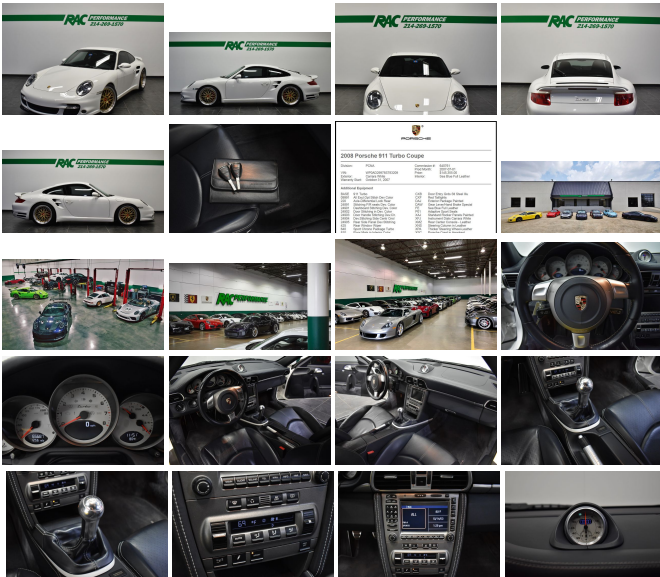

2008 Porsche 911 Turbo

View this car on our website at racperformance.com/7321531/ebrochure

Our Price **\$97,995**

Specifications:

Year:	2008
VIN:	WP0AD29978S783209
Make:	Porsche
Stock:	R3341
Model/Trim:	911 Turbo
Condition:	Pre-Owned
Body:	Coupe
Exterior:	[B4] Carrara White
Engine:	3.6L H6 Twin Turbo 480hp 460ft. lbs.
Interior:	Blue Leather
Transmission:	6-Speed Manual
Mileage:	65,673
Drivetrain:	All Wheel Drive
Economy:	City 16 / Highway 23

We hand pick only the finest automobiles to sell and every vehicle gets a rigorous internal inspection by our certified technicians. At our 9000 square foot state of the art facility, RAC Performance offers service on Porsche, RUF, Ferrari, Maserati and Lamborghini models. We offer dealership quality service and repairs at competitive prices and only sell the finest vehicles! RAC Performance cannot guarantee the availability of vehicle books/manuals, additional keys, or additional accessories with vehicle purchase, unless otherwise stated in the vehicle description or by an RAC sales professional.