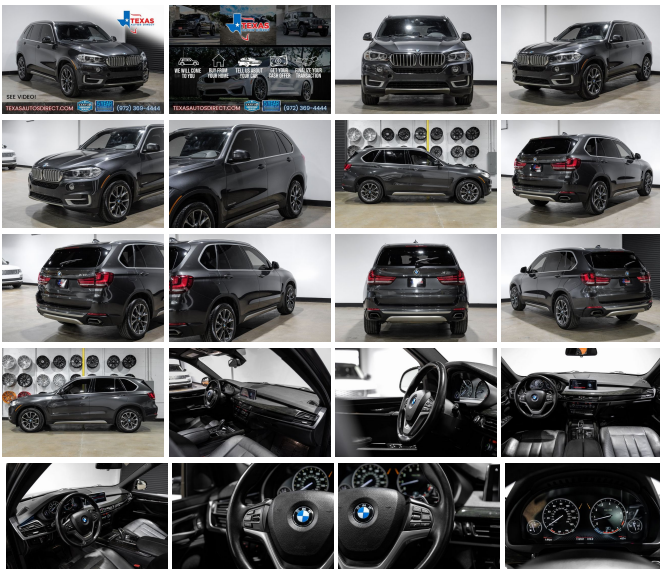

Dark Graphite 2018 BMW X5 sDrive35i RWD 8-Speed Automatic 3.0L I6 DOHC 24V TwinPower Turbo Black Leather.

This 2018 BMW X5 sDrive35i in Dark Graphite comes with the following features: 3.0L I6 DOHC 24V TwinPower Turbo 8-Speed Automatic RWD Black Leather Black Leather, 10 Speakers, 3.154 Axle Ratio, 4-Wheel Disc Brakes, 4-Zone Automatic Climate Control, ABS brakes, Active Blind Spot Detection, Active Driving Assistant, Air Conditioning, Alloy wheels, AM/FM radio, Anti-Theft AM/FM Stereo w/CD/MP3, Anti-whiplash front head restraints, Auto tilt-away steering wheel, Auto-dimming door mirrors, Auto-dimming Rear-View mirror, Automatic temperature control, Brake assist, Bumpers: body-color, CD player, Comfort Access Keyless Entry, Compass, Delay-off headlights, Driver door bin, Driver vanity mirror, Dual front impact airbags, Dual front side impact airbags, Electronic Stability Control, Emergency communication system: BMW Assist eCall, Enhanced USB & Bluetooth, Exterior Parking Camera Rear, Finition Oak Wood Trim, Four wheel independent suspension, Front anti-roll bar, Front Bucket Seats, Front Center Armrest, Front dual zone A/C, Front fog lights, Front reading lights, Fully automatic headlights, Garage door transmitter, Genuine wood console insert, Genuine wood dashboard insert, Genuine wood door panel insert, Head restraints memory, Head-Up Display, Heated door mirrors, Heated Front Seats, Heated front seats, Heated Steering Wheel, Hi-Fi Sound System, High intensity discharge headlights: Bi-xenon, Illuminated entry, Knee airbag, Lane Departure Warning System, Leather steering wheel, Low tire pressure warning, Lumbar Support, Memory seat, Navigation System, Occupant sensing airbag, Outside temperature display, Overhead airbag, Overhead console, Panic alarm, Passenger door bin, Passenger vanity mirror, Poplar