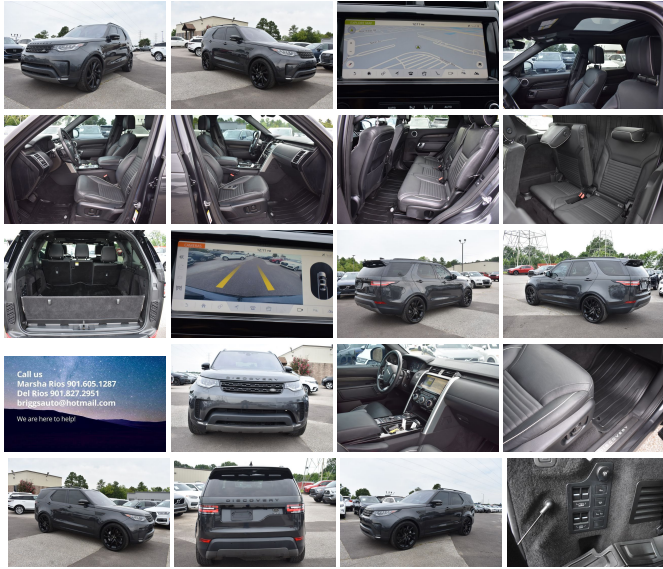

memphiscarsmart.com

Memphis
CarSmart

5085 COVINGTON WAY
Memphis, Tennessee
38128

2018 Land Rover Discovery HSE Luxury

Bo Briggs

View this car on our website at memphiscarsmart.com/7321044/ebrochure

Our Price **\$25,990**

Specifications:

Year: 2018
VIN: SALRT2RV0JA069784
Make: Land Rover
Model/Trim: Discovery HSE Luxury
Condition: Pre-Owned
Body: SUV
Exterior: [1AT] Narvik Black
Engine: 3.0L Supercharged V6 340hp 332ft. lbs.
Interior: Ebony with Nimbus Stitching Leather
Transmission: 8-Speed Shifttable Automatic
Mileage: 71,851
Drivetrain: All Wheel Drive
Economy: City 16 / Highway 21

**PLEASE CALL MARSHA
901.605.1287 OR DEL RIOS
901.827.2951**

2018 DISCOVERY HSE TOP OF THE LINE! LEATHER INTERIOR, PANO ROOF, 3RD ROW POWER SEATS, NAVIGATION, REAR BACK UP CAMERA, BLUE TOOTH TECH. THIS IS A VERY CLEAN LOADED DISCOVERY. SEE MORE PICTURES AND A FREE CARFAX AT OUR WEBSITE MEMPHISCARSMART.COM. REMEMBER JESUS LOVES YOU, GO TO CHURCH.