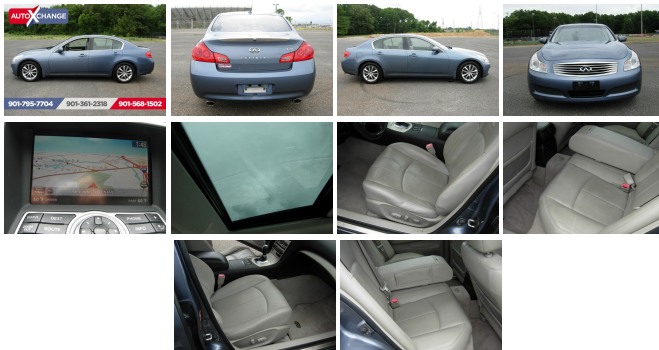

2565 Scottsway Rd
Memphis, TN 38115

2008 INFINITI G35 Base

Jack Casey

View this car on our website at autoxchangesouth.com/7320753/ebrochure

Our Price **\$10,500**

Specifications:

Year:	2008
VIN:	JNKBV61E18M225750
Make:	INFINITI
Model/Trim:	G35 Base
Condition:	Pre-Owned
Body:	Sedan
Exterior:	Blue
Engine:	3.5L V6 306hp 268ft. lbs.
Interior:	Gray Leather
Transmission:	5-Speed Shiftable Automatic
Mileage:	105,943
Drivetrain:	Rear Wheel Drive
Economy:	City 17 / Highway 24

2008 INFINITI G35 Base

Auto XChange South - - View this car on our website at autoxchangesouth.com/7320753/ebrochure

Vehicle History Report : as Of 09/08/2024

CARFAX

Snapshot

2008 INFINITI G35

Damage reported: minor damage

MINOR MODERATE SEVERE

32 Service history records

3 Previous owners

Types of owners: Personal lease, Lease, Personal

105,943 Last reported odometer reading

FREE CARFAX Report

See the full CARFAX Report for additional information

Exterior

- Exhaust: dual tip- Front bumper color: body-color- Mirror color: body-color
- Front fog lights- Headlights: HID/Xenon- Taillights: LED- Side mirror adjustments: power
- Spare wheel type: steel- Tire Pressure Monitoring System
- Wheels: painted aluminum alloy- Front wipers: speed sensitive- Window defogger: rear