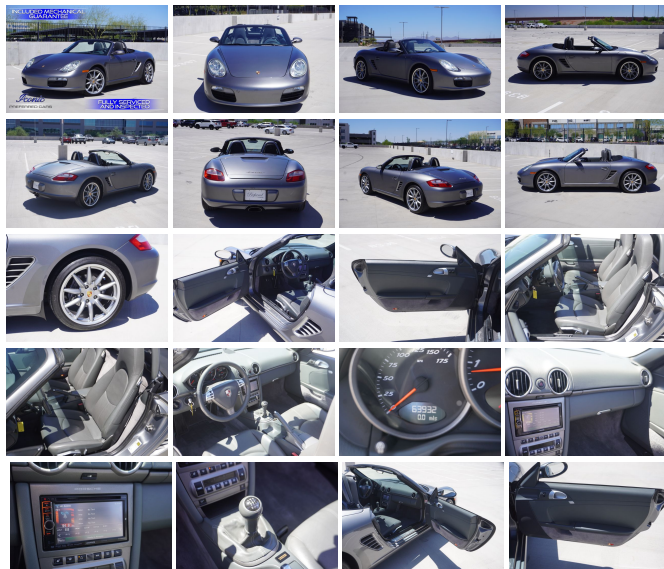

PLEASE CALL OR TEXT 480-843-5171 FOR APPOINTMENT. INCLUDES AN ARMOR SHEILD 50/50 GUARANTEE. THIS 2007 PORSCHE BOXSTER ROADSTER HAS A CERTIFIED CLEAN VEHICLE HISTORY REPORT AND HAS BEEN FULLY INSPECTED & RECONDITIONED FOR YOUR CONVENIENCE. WE MAKE THE EFFORT TO INSURE ALL OUR INVENTORY LOOK FLAWLESS, SO WHEN YOU WALK IN TO OUR SHOWROOM YOU WILL BE LOOKING AT THE MOST BEAUTIFUL CAR IN THE MARKET. THIS CAR HAS HAD A CONCOURSE DETAIL, PAINT RESTORATION, DING / DENT REMOVAL AND LEATHER RECONDITIONING. WE SPEND THE TIME AND MONEY TO INCREASE AND HELP PRESERVE THE VALUE OF YOUR NEXT VEHICLE. THIS BEAUTIFUL PORSCHE BOXSTER WILL KNOCK YOUR SOCKS OFF WITH ITS AMAZING EXHAUST TONES AND POWERFUL FLAT SIX MOTOR, THIS ROADSTER HAS LEATHER INTERIOR, POWER FOLDING SOFT TOP, CLIMATE CONTROL, BLUETOOTH CONNECTIVITY, 19" CUSTOM ALLOY PORSCHE SPORT WHEELS AND A PREMIUM KENWOOD TOUCH SCREEN AUDIO SYSTEM WITH NAVIGATION. COME DOWN TO OUR ALL INDOOR AND CLIMATE CONTROLLED SHOWROOM TODAY LOCATED IN SUNNY TEMPE, ARIZONA AND SEE FOR YOURSELF. PLEASE CALL OR TEXT (480)843-5171 FOR APPOINTMENT. THIS LOW ADVERTISED PRICE IS AN INTERNET CASH SPECIAL, CUSTOM TAILORED FINANCING IS AVAILABLE. WE OFFER KELLY BLUE BOOK FAIR TRADE-IN VALUE ON MOST TRADES, HONEST AND FRIENDLY STAFF, 3 MONTH 3,000 MILE GUARANTEE AND DISCOUNTED PARTS & SERVICE FOR ALL CUSTOMERS. ARE YOU TIRED OF LOOKING AT CARS OTHER DEALERS ADVERTISE AS PERFECT CONDITION AND COME TO FIND OUT THEY ARE NOT WHAT YOU EXPECTED? YOU NEED TO SEE THE INVENTORY AT ICONIC PREFERRED CARS. WE TAKE PRIDE IN STOCKING THE CLEANEST CARS AT COMPETITIVE PRICES. ICONIC PREFERRED CARS SERVING AZ FOR OVER 27 YEARS. "IF I WOULDN'T PARK IT IN MY OWN GARAGE, YOU BET YOU WON'T FIND IT AT MY DEALERSHIP". WWW.ICONICPREFERRED.COM, *WHITE GLOVE DELIVERY IS SUBJECT TO A \$199.00 OR MORE FEE DEPENDENT ON DELIVERY DISTANCE.