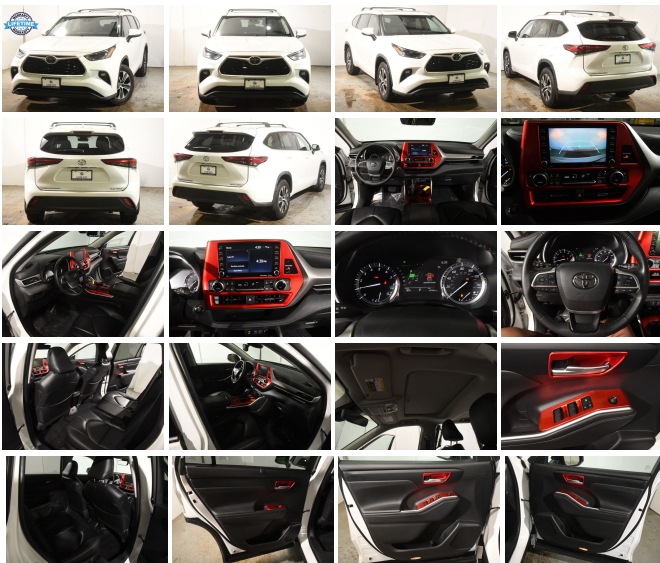

2022 Toyota Highlander XLE

View this car on our website at soundautowholesalers.com/7320683/ebrochure

No-Haggle Price **\$32,995**

Specifications:

Year:	2022
VIN:	5TDGZRBHXNS161598
Make:	Toyota
Stock:	6411
Model/Trim:	Highlander XLE
Condition:	Pre-Owned
Body:	SUV
Exterior:	[089] Wind Chill Pearl
Engine:	3.5L V6 295hp 263ft. lbs.
Interior:	Black Leatherette
Transmission:	8-Speed Automatic w/Sequential Shift Mode
Mileage:	69,367
Drivetrain:	All Wheel Drive
Economy:	City 20 / Highway 27

Discover the epitome of sophistication and performance with the stunning 2022 Toyota Highlander XLE! This exceptional SUV, dressed in a pristine white exterior, is designed to turn heads and elevate your driving experience. Step inside to a world of luxury with its sleek black leatherette interior that exudes both comfort and class.

Under the hood lies a powerful 3.5L V6 engine that roars with 295 horsepower and 263 ft. lbs. of torque, ensuring every drive is exhilarating. Paired with an 8-Speed Automatic Transmission featuring Sequential Shift Mode, the Highlander XLE delivers smooth and responsive handling, making every journey a pleasure.