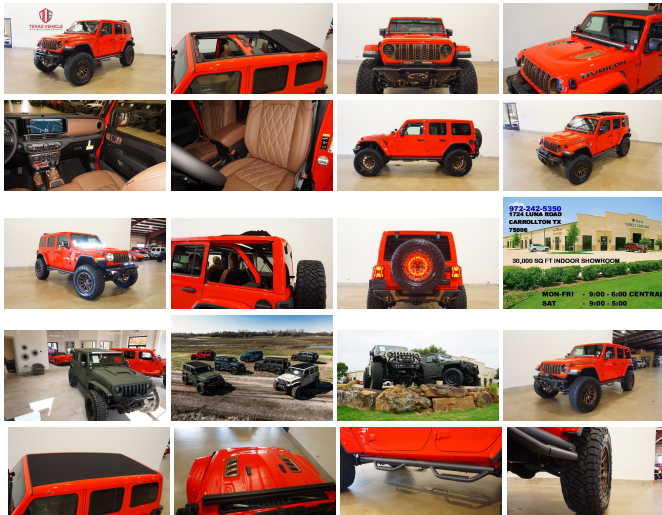

2024 Jeep Wrangler Unlimited Rubicon 4X4 SKY TOP,LIFTED,BUMPERS,LED'S

View this car on our website at tveauto.com/7320554/ebrochure

Our Price **\$96,900**

Specifications:

Year:	2024
VIN:	1C4PJXFG0RW201707
Make:	Jeep
Stock:	201707
Model/Trim:	Wrangler Unlimited Rubicon 4X4 SKY TOP,LIFTED,BUMPERS,LED'S
Condition:	Pre-Owned
Body:	SUV
Exterior:	[PRC] Firecracker Red Clear Coat
Engine:	3.6L V6 285hp 260ft. lbs.
Interior:	Brown Leather
Transmission:	8-Speed Shiftable Automatic
Mileage:	158
Drivetrain:	4 Wheel Drive
Economy:	City 16 / Highway 22

NATION WIDE FINANCING

SUBMIT CREDIT APP [WWW.TVEAUTO.COM](https://www.tveauto.com)

OR CALL 972-242-5350

"FIRECRACKER RED CLEAR COAT EDITION"

CUSTOM BUILT 2024 JEEP WRANGLER JL
UNLIMITED RUBICON 4X4 WITH 24R
PACKAGE

2024 Jeep Wrangler Unlimited Rubicon 4X4 SKY TOP,LIFTED,BUMPERS,LED'S
Texas Vehicle Exchange - 972-242-5350 - View this car on our website at veauto.com/7320554/ebrochure

Vehicle History Report : as Of 09/08/2024