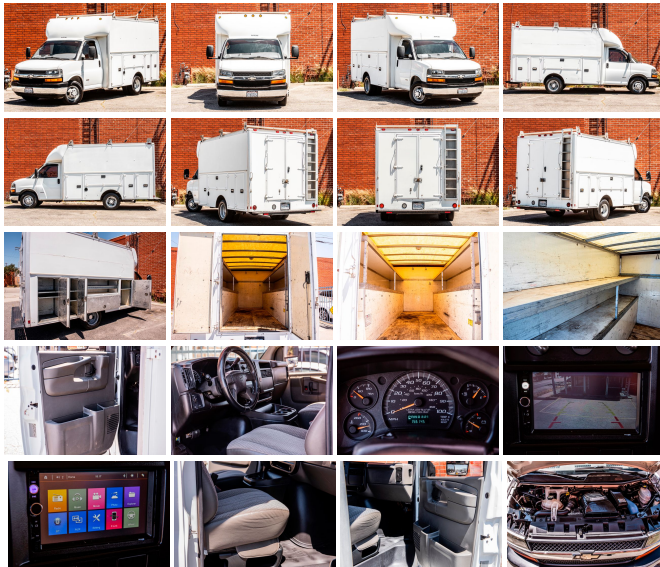

# 2007 Chevrolet Express 3500

View this car on our website at [stellarautoinc.com/7320551/ebrochure](http://stellarautoinc.com/7320551/ebrochure)

Our Price **\$12,990**

## Specifications:

<b>Year:</b>	2007
<b>VIN:</b>	1GBJG316171200625
<b>Make:</b>	Chevrolet
<b>Stock:</b>	AARX_07Express3500
<b>Model/Trim:</b>	Express 3500
<b>Condition:</b>	Pre-Owned
<b>Body:</b>	Minivan/Van
<b>Exterior:</b>	White
<b>Engine:</b>	6.6 L V8 diesel
<b>Interior:</b>	Medium Pewter
<b>Transmission:</b>	4-Speed Automatic
<b>Mileage:</b>	156,146
<b>Drivetrain:</b>	Rear Wheel Drive

*PLEASE NOTE: BY APPOINTMENT ONLY!*

TRADE-INS ARE WELCOME\*\*\*NATIONWIDE SHIPPING AT WHOLESALE RATES\*\*\*FINANCING AVAILABLE OAC\*\*\*OUR PRICES ARE NO-HAGGLE\*\*\*

2007 Chevrolet Express 3500

Stellar Auto INC. - (818) 809-8676 - View this car on our website at [stellarautoinc.com/7320551/ebrochure](http://stellarautoinc.com/7320551/ebrochure)

### Interior

- Front air conditioning- Cargo area light- Power outlet(s): 12V front- Power steering
- Front seat type: bucket