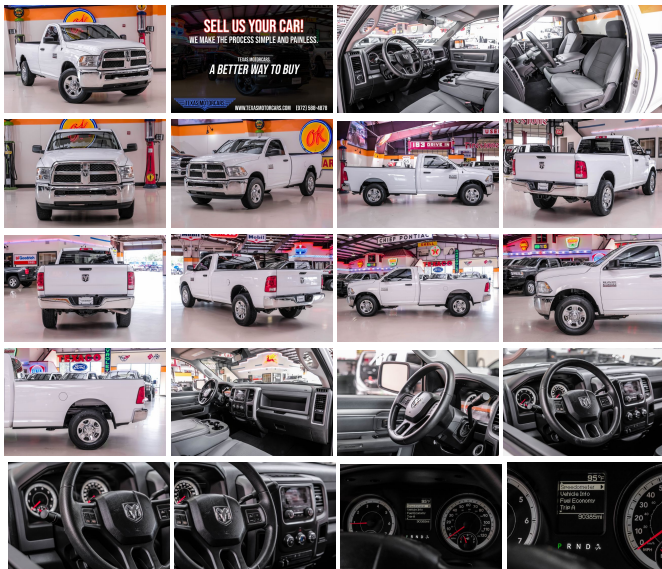

2014 Ram 2500 Tradesman

View this car on our website at texasmotorcars.com/7320440/ebrochure

Our Price **$18,777**

Specifications:

Year:	2014
VIN:	3C6LR4AT0EG135556
Make:	Ram
Stock:	135556
Model/Trim:	2500 Tradesman
Condition:	Pre-Owned
Body:	Pickup Truck
Exterior:	[PW7] Bright White Clear Coat
Engine:	HEMI 5.7L V8 383hp 400ft. lbs.
Interior:	Black/Diesel Gray Cloth
Transmission:	6-Speed Shiftable Automatic
Mileage:	90,385
Drivetrain:	Rear Wheel Drive

2014 Ram 2500 Tradesman

Get ready to experience the epitome of power, style, and reliability with our 2014 Ram 2500 Tradesman! With a mileage of just 90,385 miles, this robust workhorse is ready to tackle your toughest jobs and most demanding adventures. The striking white exterior paired with a comfortable gray cloth interior sets the tone for a vehicle that means business while offering a touch of class.

Under the hood, you'll find the legendary HEMI 5.7L V8 engine, putting all other engines towing ability to shame. Speaking of towing, the Class V trailer hitch and 3.73 axle ratio make this Ram 2500 a towing champion, perfect for hauling trailers, boats, or any other equipment you need to bring along.

The 18 x 8 In. steel wheels not only add to the rugged aesthetic but also promise durability on all terrains. The Spray In Bedliner ensures that the bed of your truck is protected from scratches and dents, making it ideal for heavy-duty work. Plus, the Chrome Appearance Group adds a touch of elegance, making sure you turn heads wherever you go.