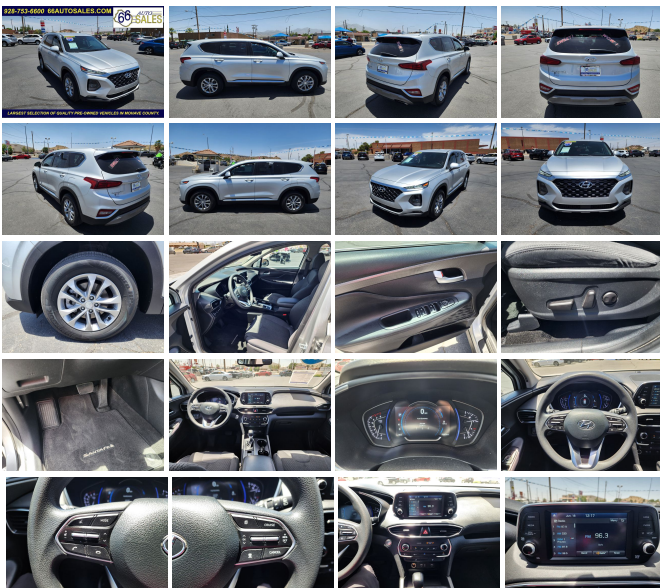

2019 Hyundai SANTA FE SEL 2.4L

View this car on our website at 66autosales.com/7320339/ebrochure

66 Auto Sales Price **\$18,966**

Specifications:

| | |
|----------------------|------------------------------------|
| Year: | 2019 |
| VIN: | 5NMS33ADXXH035005 |
| Make: | Hyundai |
| Stock: | 20842 |
| Model/Trim: | SANTA FE SEL 2.4L |
| Condition: | Pre-Owned |
| Body: | SUV |
| Exterior: | Silver |
| Engine: | Theta II 2.4L I4 185hp 178ft. lbs. |
| Interior: | Black Cloth |
| Transmission: | 8-Speed Shifttable Automatic |
| Mileage: | 75,695 |
| Drivetrain: | Front Wheel Drive |
| Economy: | City 22 / Highway 29 |

BROWSE MORE INFORMATION ABOUT OUR INVENTORY AT THE 66 AUTO SALES HOME WEBSITE:

WWW.66AUTOSALES.COM!! [smiley]

Introducing the 2019 Hyundai SANTA FE SEL 2.4L, the epitome of sophistication, reliability, and family-friendly design! This stunning midsize SUV, dressed in a sleek silver exterior, is ready to turn heads wherever you go. With a luxurious black cloth interior, this vehicle offers a perfect blend of comfort and style, making every drive a delightful experience.