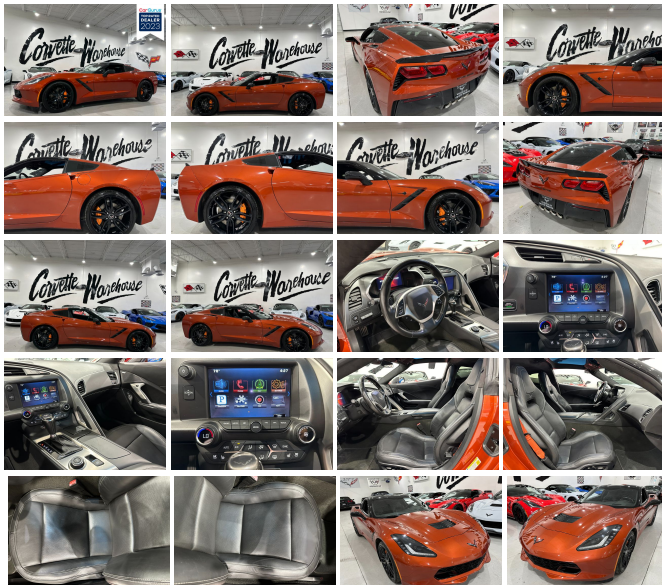

2015 Daytona Sunrise Orange Metallic / Black Leather Chevrolet Corvette Stingray Coupe, 3LT, Automatic, ZF1 Appearance Package, EYT Carbon Flash Badge Package, Navigation System, UQT Performance Data Video Recorder, Removable Glass Top, NPP Dual Mode Exhaust, and the Black Z51 Aluminum Wheels with only 52k Miles.