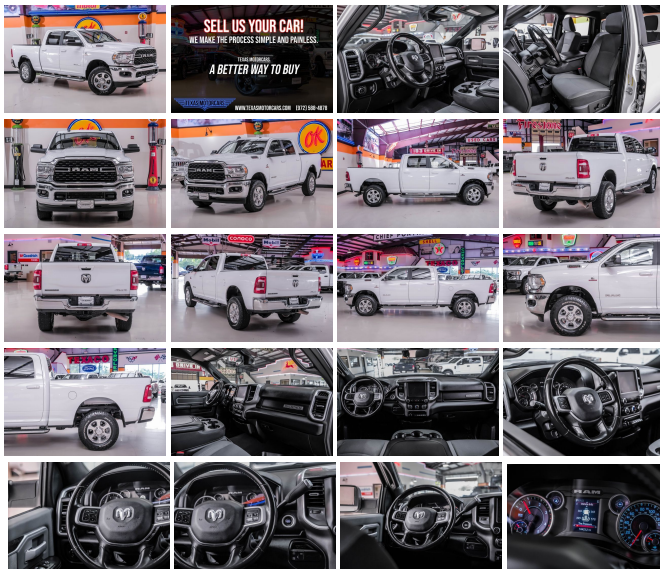

2022 Ram 2500 Big Horn 4x4 Get ready to dominate the road with the 2022 Ram 2500 Big Horn 4x4, a powerhouse built for those who demand the best in performance, comfort, and style. This truck is the ultimate confidence boost, every moment behind the wheel is sweet dopamine to the dome. The mighty Cummins 6.7L Diesel Turbo I6 engine is an all-star piece of machinery, ready to be the MVP of every drive. The Quick Order Package 2HZ ensures you get the best of Ram's engineering, including a diesel exhaust brake, heavy-duty engine cooling, and dual 730 amp batteries for unmatched reliability. Step inside, and you'll be greeted by a luxurious gray cloth interior that blends comfort with practicality. The Cloth 40/20/40 Premium Split Bench Seat package offers an 8-way power adjustable driver seat with power lumbar adjustment, ensuring you find the perfect driving position every time. The Level 1 Equipment Group takes your driving experience to the next level with 18 x 8 inch polished aluminum wheels, front fog lamps, power folding heated exterior tow mirrors, and a rearview auto-dimming mirror. The dual sun visors with illuminating vanity mirrors, universal garage door opener, and leather-wrapped steering wheel with audio controls add a touch of luxury, making every journey a pleasure. With Blind-Spot Monitoring with Trailer Coverage, Rear Cross Path Detection, and the ParkSense Front and Rear Park Assist System, you can drive with confidence knowing you're protected from all angles. The Cold Weather Group, including an engine block heater and winter front grille cover, ensures you're ready for any weather conditions. The exterior is not only stylish but also incredibly practical. The Chrome Cab-Length Flat Side Steps make it easy to get in and out of the truck, while the Spray In Bedliner protects your cargo area from wear and tear. The trailer hitch (Class V) and trailer brake controller make towing a breeze, and the auxiliary audio input with Bluetooth keeps you