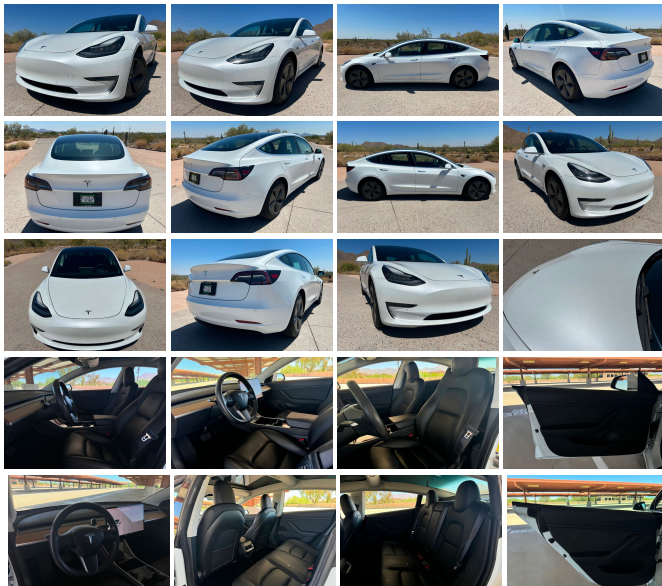

2019 Tesla Model 3 Standard Range Plus

View this car on our website at theusedcarandtruckclub.com/7319969/ebrochure

Our Price **\$18,999**

Specifications:

Year:	2019
VIN:	5YJ3E1EA0KF485458
Make:	Tesla
Stock:	485458
Model/Trim:	Model 3 Standard Range Plus
Condition:	Pre-Owned
Body:	Sedan
Exterior:	[PPSW] Pearl White Multi-Coat
Engine:	Electric 283hp 317ft. lbs.
Interior:	Black Leatherette
Transmission:	1-Speed Direct-Drive Automatic
Mileage:	114,047
Drivetrain:	Rear Wheel Drive
Economy:	City 128 / Highway 117

2019 Tesla Model 3 Standard Range Plus - White on Black - 1 Owner
Clean CarFax - Only 114k Miles - MUST SEE!!!

We Ship Worldwide, Take Trade-in's and have many Extended
Warranty options!

DESCRIPTION:

- 2019 Tesla Model 3 Standard Range Plus
- White Exterior
- Black Leather Interior
- Only 114K Miles
- Aero Wheels
- 1-Owner Clean CarFax
- AND SO MUCH MORE!!!!!!

Exterior

- Door handle color: chrome- Front bumper color: body-color
- Mirror color: body-color with chrome accents- Rear spoiler: lip
- Rear trunk/liftgate: power operated- Daytime running lights: LED
- Exterior entry lights: approach lamps- Front fog lights: LED- Taillights: LED
- Side mirror adjustments: power- Side mirrors: auto-dimming
- Moonroof / Sunroof: panoramic- Tire Pressure Monitoring System
- Wheels: aluminum alloy- Front wipers: rain sensing- Tinted glass
- Window defogger: rear