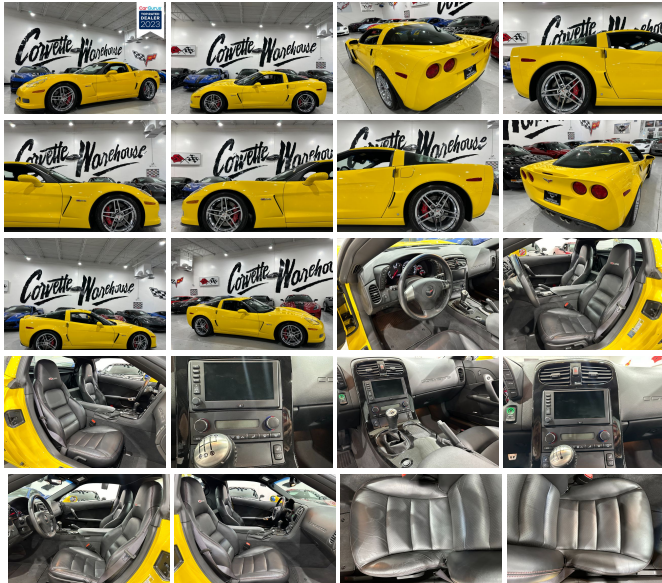

2008 Chevrolet Corvette Z06 2LZ, NAV, NPP, Chromes, 1-Owner, Only 5k

View this car on our website at corvettewarehouse.com/7319730/ebrochure

Our Price **\$51,995**

Specifications:

Year:	2008
VIN:	1G1YY26EX85125153
Make:	Chevrolet
Stock:	125153
Model/Trim:	Corvette Z06 2LZ, NAV, NPP, Chromes, 1-Owner, Only 5k
Condition:	Pre-Owned
Body:	Coupe
Exterior:	[45U] Velocity Yellow Tintcoat
Engine:	7.0L V8 505hp 470ft. lbs.
Interior:	Ebony Leather
Transmission:	6-Speed Manual
Mileage:	5,610
Drivetrain:	Rear Wheel Drive
Economy:	City 15 / Highway 24

One-Owner / Perfect CarFax!

LS7 505HP!

35,310 Corvettes were produced in
2008.

7,731 of those were Z06 Coupes.

Only 898 Velocity Yellow Corvette
Z06's were produced in 2008!

This C6 Corvette Z06 comes
equipped with the 2LZ Premium
Option Package, 6-speed
manual transmission,
Bose Navigation Stereo, black
Leather Interior, power windows,
power locks, power mirrors, sport
bucket seats, keyless entry, and
GM Chrome Z06 Wheels. It is in
excellent showroom condition and
has been highly maintained.

Option Packages

Factory Installed Packages

Velocity Yellow Tintcoat Paint	\$750
Z06 Chrome Aluminum Wheels Includes 18"x 9.5" front and 19" x 12" rear chrome aluminum wheels.	\$1,995
Preferred Equipment Group Includes vehicle with standard equipment as well as front side-impact airbags, AM/FM stereo with 6-disc in-dash CD player with MP3 Playback, auto-tone control, radio data system, automatic volume, TheftLock, auxillary input jack, Bose 7-speaker system, steering wheel-mounted audio controls, enhanced acoustic package, cargo net, cargo area sunshade, memory package (including 2 driver presets for power seat, outside mirrors and steering column), heated seats, power telescopic steering wheel and universal home remote.	\$3,045
Option Packages Total	\$5,790