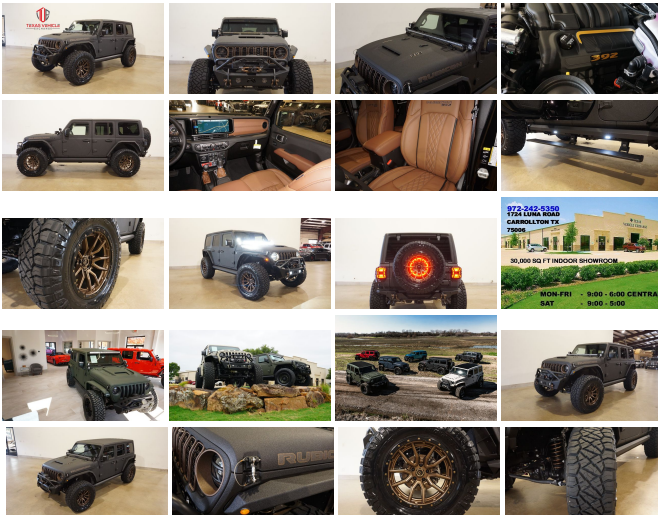

# 2024 Jeep Wrangler Rubicon 392 4X4 HARD TOP,DUPONT KEVLAR,BUMPERS

View this car on our website at [tveauto.com/7319698/ebrochure](https://tveauto.com/7319698/ebrochure)

Our Price **\$144,900**

## Specifications:

Year:	2024
VIN:	1C4RJXSJ6RW251862
Make:	Jeep
Stock:	251862
Model/Trim:	Wrangler Rubicon 392 4X4 HARD TOP,DUPONT KEVLAR,BUMPERS
Condition:	Pre-Owned
Body:	SUV
Exterior:	Black
Engine:	HEMI 6.4L V8 470hp 470ft. lbs.
Interior:	Brown Leather
Transmission:	8-Speed Shiftable Automatic
Mileage:	58
Drivetrain:	4 Wheel Drive
Economy:	City 13 / Highway 16

NATION WIDE FINANCING

SUBMIT CREDIT APP [WWW.TVEAUTO.COM](https://www.tveauto.com)

OR CALL 972-242-5350

**"RAPTOR BLACK EDITION"**

CUSTOM BUILT **KEVLAR** 2024 JEEP  
WRANGLER JL UNLIMITED RUBICON 4X4  
WITH 27X PACKAGE

**UPGRADES INCLUDE:**

- \* RAPTOR BLACK KEVLAR COATING WITH KING RANCH BROWN ACCENTS
- \* 6.4L V8 SRT HEMI ENGINE
- \* 3 PIECE HARD TOP
- \* CUSTOM ALEA BROWN LEATHER WITH BLACK STITCHING
- \* FACTORY REMOTE START
- \* REMOTE PROXIMITY KEYLESS ENTRY
- \* COLD WEATHER GROUP
- \* LED LIGHTING GROUP
- \* SAFETY GROUP
- \* ADVANCED SAFETY GROUP
- \* FORWARD FACING TRAIL CAM
- \* FACTORY 12.3 INCH TOUCH SCREEN NAVIGATION WITH HD AM/FM/SIRIUS STEREO & ALPINE PREMIUM AUDIO SYSTEM
- \* FACTORY BACK-UP CAMERA
- \* U-CONNECT
- \* FAB FOURS STUBBY FRONT BUMPER WITH LED FOGLIGHTS
- \* FRONT D-RINGS & ISOLATORS (KING RANCH BROWN)
- \* SMITTYBILT NEW GEN 3 "X20" 10,000 LB WATERPROOF AND WIRELESS CONTROL WINCH WITH SYNTHETIC ROPE
- \* FACTOR 55 PROLINK (BLACK)
- \* FACTORY MESH GRILLE PAINTED KING RANCH BROWN
- \* FACTORY LED HEADLIGHTS
- \* RUGGED RIDGE BLACK HEADLIGHT GUARDS
- \* FACTORY HOOD WITH AIR INTAKE SCOOP
- \* DRAKE OFF ROAD HOOD LATCHES