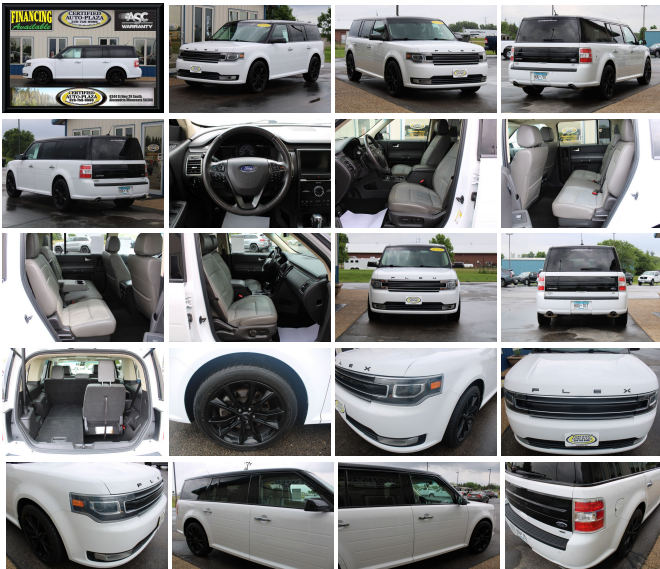

Specifications:

Year:	2019
VIN:	2FMHK6D82KBA17475
Make:	Ford
Stock:	A17475
Model/Trim:	Flex Limited AWD
Condition:	Pre-Owned
Body:	Wagon
Exterior:	[UG] White Platinum Metallic Tri-Coat
Engine:	3.5L V6 287hp 254ft. lbs.
Interior:	Dark Earth Gray Bolsters w/Light Earth Gray Inserts Leather
Transmission:	6-Speed Shifttable Automatic
Mileage:	135,576
Drivetrain:	All Wheel Drive
Economy:	City 16 / Highway 22

CERTIFIED PREOWNED — ALL WHEEL DRIVE — 3RD ROW SEATING — APPEARANCE PACKAGE — 3.5L V6 ENGINE — 6-SPEED AUTOMATIC TRANSMISSION — OXFORD WHITE EXTERIOR — DARK EARTH GRAY BOLSTERS W/ LIGHT EARTH GRAY INSERTS LEATHER INTERIOR — POWER ADJUSTABLE FRONT SEATS — HEATED FRONT SEATS — HEATED SIDE MIRRORS — DUAL ZONE AUTOMATIC CLIMATE CONTROLS — SYNC3 INFOTAINMENT SYSTEM WITH 8" TOUCHSCREEN — BLUETOOTH — APPLE CARPLAY — ANDROID AUTO — AUX/USB INPORTS — AM/FM RADIO WITH SATELLITE CAPABILITY — SONY SOUND SYSTEM — VOICE OPERATED PHONE/MESSAGING ASSISTANCE — NAVIGATION — STEERING WHEEL MOUNTED AUDIO CONTROLS — REMOTE KEYLESS ENTRY — PUSH BUTTON START — FACTORY REMOTE START — UNIVERSAL GARAGE DOOR OPENER — BACKUP CAMERA — REAR CROSS

SAFARI DOOR OF LENSES — BACKUP CAMERA — REAR CROSS TRAFFIC ALERT — VISTA MOONROOF — 20" BLACK GLOSS ALLOY WHEELS — EXCELLENT CONDITION!

Step into a world of luxury, power, and dependability with the stunning 2019 Ford Flex Limited AWD! This exceptional SUV, dressed in a pristine white exterior, is more than just a vehicle; it's a statement of style and sophistication. With its bold design and commanding presence, the Ford Flex Limited is sure to turn heads wherever you go.