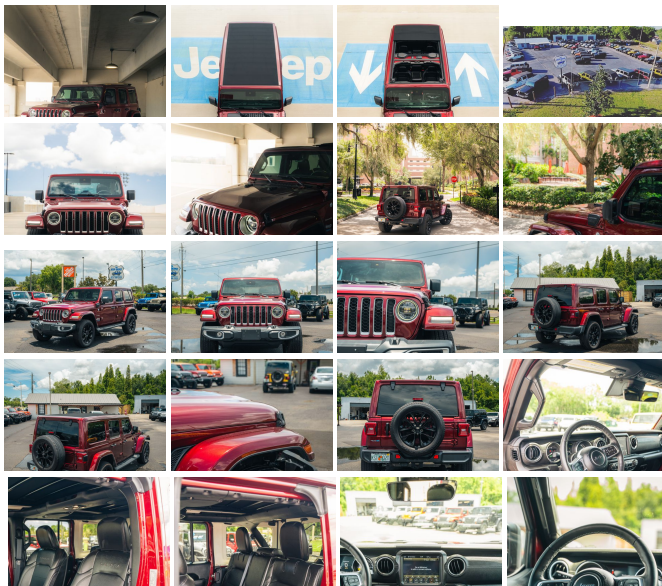

2021 Jeep Wrangler Unlimited Sahara 4xe

View this car on our website at thejeepdepot.com/7319266/ebrochure

Our Price **\$0**

Specifications:

Year:	2021
VIN:	1C4JJXP63MW749608
Make:	Jeep
Model/Trim:	Wrangler Unlimited Sahara 4xe
Condition:	Pre-Owned
Body:	SUV
Exterior:	Snazzberry Pearl Coat
Engine:	2.0L Plug-in Hybrid Turbo I4 375hp 470ft. lbs.
Interior:	Black Leather/Cloth
Transmission:	8-Speed Shifttable Automatic
Mileage:	21,651
Drivetrain:	4 Wheel Drive
Economy:	City 52 / Highway 45