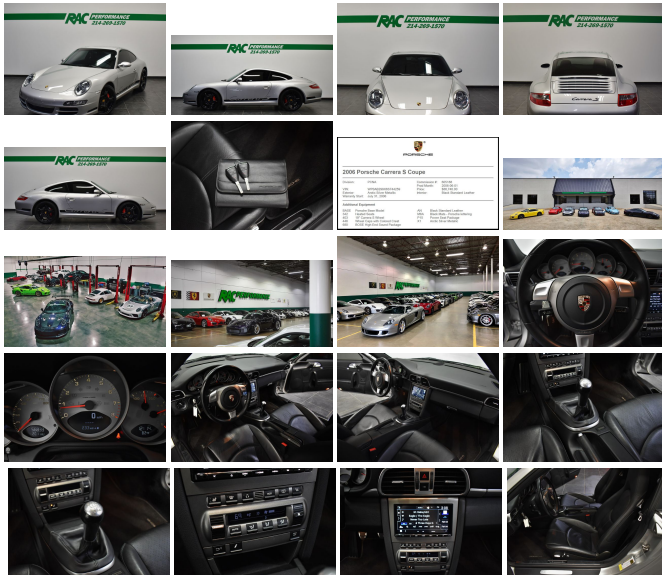

Specifications:

Year: 2006
VIN: WP0AB299X6S744259
Make: Porsche
Stock: R3346
Model/Trim: 911 Carrera S
Condition: Pre-Owned
Body: Coupe
Exterior: [X1] Arctic Silver Metallic
Engine: 3L NA H6 double overhead cam (DOHC) 24V
Interior: Black Leather
Transmission: 6-Speed Manual
Mileage: 56,832
Drivetrain: Rear Wheel Drive
Economy: City 16 / Highway 24

CLEAN CARFAX, 6-SPEED MANUAL TRANSMISSION, FRESH ANNUAL SERVICE, FRESH BRAKE FLUSH, NEW FRONT BRAKES ROTORS+PADS, FULL-FRONT PPF, BOSE HIGH END SOUND PACKAGE, HEATED SEATS, POWER SEAT PACKAGE, WHEEL CAPS WITH COLORED CREST, BLACK STANDARD LEATHER, BLACK MATS - PORSCHE LETTERING, 19" CARRERA S WHEEL, ARCTIC SILVER METALLIC!!! This car has been inspected by our certified technicians and is ready to drive home. Upgrades are available at RAC Performance. TUNES, EXHAUST, WHEELS, TIRES and MORE!

Contact our professional sales staff at 214-269-1575 for any questions or additional information. We also offer competitive finance rates as low as 6.9%.

We hand pick only the finest automobiles to sell and every vehicle gets a rigorous internal inspection by our certified technicians. At our 9000 square foot state of the art facility, RAC Performance offers service on Porsche, RUF, Ferrari, Maserati and Lamborghini models. We offer dealership quality service and repairs at competitive prices and only sell the finest vehicles! RAC Performance cannot guarantee the availability of vehicle books/manuals, additional keys, or additional accessories with vehicle purchase, unless otherwise stated in the vehicle description or by an RAC sales professional.

Stop by and check out our state-of-the-art Service Department, Performance Shop and Huge 32,000 square foot Indoor Showroom!

We facilitate door-to-door shipping to anywhere in the world at an affordable price.