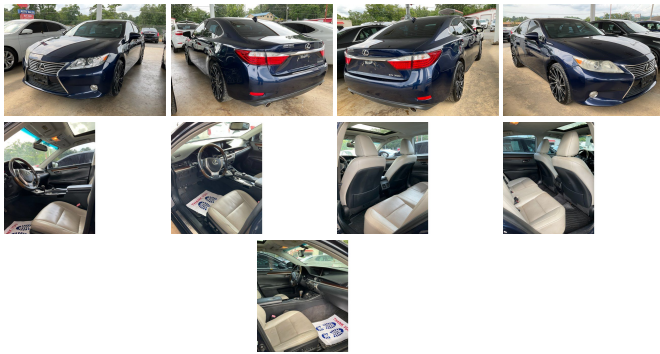

2015 Lexus ES 350

View this car on our website at johngibsonautosales.com/7319175/ebrochure

Specifications:

Year:	2015
VIN:	JTHBK1GG4F2153374
Make:	Lexus
Stock:	46911R4
Model/Trim:	ES 350
Condition:	Pre-Owned
Body:	Sedan
Exterior:	BLUE
Engine:	3.5L V6 268hp 248ft. lbs.
Interior:	N/A Leatherette
Mileage:	111,382
Drivetrain:	Front Wheel Drive

Installed Options

Interior

- Air filtration- Front air conditioning: automatic climate control
- Front air conditioning zones: dual- Armrests: rear center folding with pass-thru
- Dash trim: wood- Door trim: wood- Floor mat material: carpet- Floor mats: front
- Interior accents: leather- Shift knob trim: alloy- Steering wheel trim: leather
- Ambient lighting- Cargo area light- Cruise control- Footwell lights
- Memorized settings: side mirrors- Power outlet(s): 12V front- Power steering
- Push-button start- Rearview mirror: auto-dimming- Tool kit
- Universal remote transmitter: Homelink - garage door opener - Clock- Compass
- Digital odometer- External temperature display- Multi-function display- Trip odometer
- Driver seat power adjustments: 10- Front seat type: bucket
- Passenger seat power adjustments: 10- Rear seat type: bench- Upholstery: leatherette

Exterior

- Exhaust: dual tip- Front bumper color: body-color- Mirror color: body-color
- Daytime running lights: LED- Exterior entry lights: approach lamps- Front fog lights
- Taillights: LED- Side mirrors: auto-dimming- Spare wheel type: aluminum alloy
- Tire Pressure Monitoring System- Wheels: aluminum alloy
- Front wipers: variable intermittent- Solar-tinted glass- Window defogger: rear