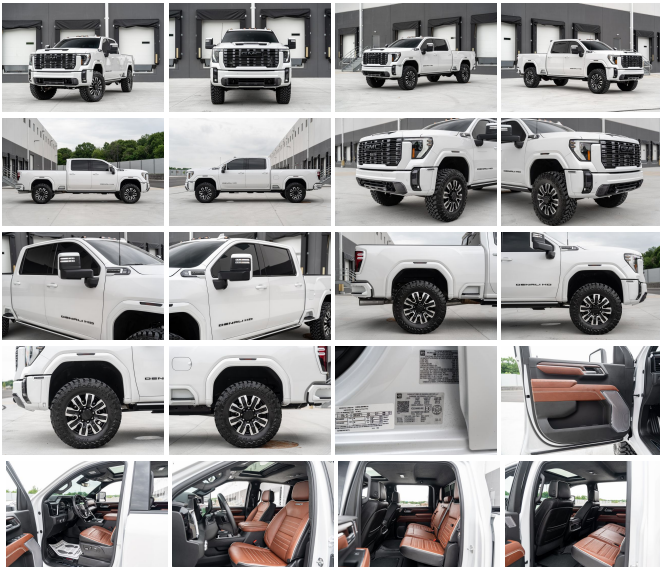

# 2024 GMC 2500HD 4X4 DENALI ULTIMATE 7K MILES LEVELING KIT SPRAY IN LINER TINTED CHROME DELETE CUSTOM FOX SHOCKS PAINT MATCHED

**Zach Polsky 856-693-3181**

View this car on our website at [njtruckking.com/7318950/ebrochure](https://njtruckking.com/7318950/ebrochure)

## Specifications:

|                      |  |
|----------------------|--|
| <b>Year:</b>         | 2024   |
| <b>VIN:</b>          | 1GT49XEY1RF196376  |
| <b>Make:</b>         | GMC 2500HD 4X4 DENALI ULTIMATE   |
| <b>Model/Trim:</b>   | 7K MILES LEVELING KIT SPRAY IN<br>LINER TINTED CHROME DELETE<br>CUSTOM FOX SHOCKS PAINT<br>MATCHED |
| <b>Condition:</b>    | Pre-Owned  |
| <b>Body:</b>         | Pickup Truck   |
| <b>Exterior:</b>     | White  |
| <b>Engine:</b>       | Duramax 6.6L Biodiesel Turbo V8 470hp<br>975ft. lbs.   |
| <b>Interior:</b>     | Brown Leather  |
| <b>Transmission:</b> | Allison 10-Speed Shiftable Automatic   |
| <b>Mileage:</b>      | 7,760  |
| <b>Drivetrain:</b>   | 4 Wheel Drive  |

THE ULTIMATE DAILY DIESEL!  
WOW!

2024 GMC 2500HD 4X4  
DENALI ULTIMATE PACKAGE  
7,760 MILES  
CLEAN CARFAX  
GARAGE KEPT  
NEW COGONITO LEVELING KIT  
FOX SHOCKS  
37" TOYO OPEN COUNTRY TIRES

FULL PAINTED TO MATCH EXTERIOR