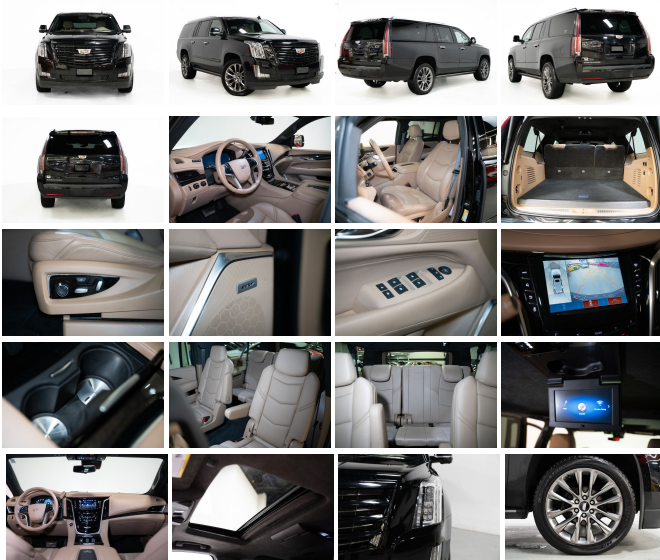

Our Price **$44,700**

Specifications:

Year:	2020
VIN:	1GYS4KKJ8LR106298
Make:	Cadillac
Stock:	GMZG022
Model/Trim:	Escalade ESV Platinum
Condition:	Pre-Owned
Body:	SUV
Exterior:	Black
Engine:	EcoTec3 6.2L V8 420hp 460ft. lbs.
Interior:	Tan
Transmission:	10-Speed Shiftable Automatic
Mileage:	41,843
Drivetrain:	4 Wheel Drive
Economy:	City 14 / Highway 21

This beautiful 2020 Cadillac Escalade ESV Platinum Edition is a vehicle with a clean Carfax report. Where luxury meets the open road in perfect harmony. This automotive masterpiece doesn't just drive, it glides with grace, boasting a cinematic experience on the go with its cutting-edge DVD entertainment system.

Key features Include:

OnStar(R) services capable (subject to terms, see onstar.ca)
4G LTE Wi-Fi(R) hotspot capable (subject to terms, see onstar.ca)
Cadillac User Experience w/ Navigation, 8" diag. colour display, enhanced voice recognition, and USB ports
Apple CarPlay & Android Auto for compatible phone
SiriusXM Radio(TM). Includes a 3-month trial.

HD Radio
6.2L DI V8 engine, VVT, AFM
10-spd automatic transmission
Magnetic Ride Control(R)
'Autotrac' 2-speed transfer case
Remote vehicle start
Auto. locking RR differential
H.D. Trailering Package
Driver Assist Package
Driver Awareness Package
Theft Deterrent Package
Surround Vision