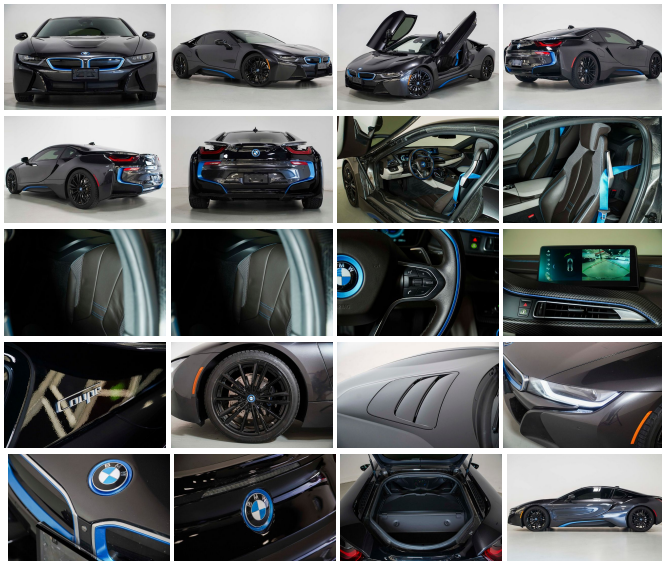

2019 BMW i8 Base

View this car on our website at e20c7cab-cc4b-4a48-9e54-ab915e19c977.autorevo-websites.com/7318903/ebrochure

Our Price **\$58,200**

Specifications:

Year:	2019
VIN:	WBY2Z4C54KVB81916
Make:	BMW
Stock:	GMZG018
Model/Trim:	i8 Base
Condition:	Pre-Owned
Body:	Coupe
Exterior:	Gray
Engine:	1.5L Plug-in Hybrid Turbo I3 369hp 420ft. lbs.
Interior:	Brown Leather
Transmission:	6-Speed Shifttable Automatic
Mileage:	31,510
Drivetrain:	All Wheel Drive
Economy:	City 68 / Highway 70

This Beautiful 2019 BMW i8 is a vehicle with a clean Carfax report. It is a futuristic and innovative plug-in hybrid sports car that combines cutting-edge technology with striking design and performance.

Key Features Includes:

- Coupe
- Navigation
- Bluetooth
- Heads up Display
- Carbon Fiber Interior
- Backup Camera
- Parking Sensors
- Harman Kardon Sound System
- Sirius XM Radio
- Front Heated Seats
- Cruise Control
- Front Collision Warning
- 20" Alloy Wheels

Exterior

- Front bumper color: body-color- Grille color: black with chrome accents- Rear spoiler: lip
- Rear trunk/liftgate: power operated- Side door type: butterfly- Daytime running lights: LED
- Exterior entry lights: approach lamps- Taillights: adaptive- Side mirror adjustments: power
- Side mirrors: auto-dimming- Spare tire kit: tire sealant- Tire Pressure Monitoring System
- Wheels: aluminum alloy- Front wipers: rain sensing- Power windows
- Window defogger: rear