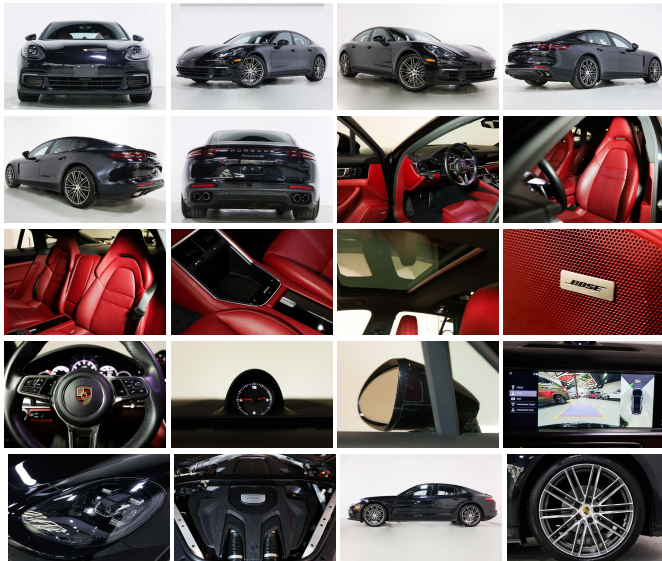

2017 Porsche Panamera 4S

View this car on our website at e20c7cab-cc4b-4a48-9e54-ab915e19c977.autorevo-websites.com/7318901/ebrochure

Our Price **\$40,200**

Specifications:

Year:	2017
VIN:	WP0AB2A73HL121041
Make:	Porsche
Stock:	GMZG017
Model/Trim:	Panamera 4S
Condition:	Pre-Owned
Body:	Sedan
Exterior:	Black
Engine:	2.9L Twin Turbo V6 440hp 405ft. lbs.
Interior:	Red Leather
Transmission:	8-Speed Double Clutch
Mileage:	49,712
Drivetrain:	All Wheel Drive
Economy:	City 21 / Highway 28

Beautiful 2017 Porsche Panamera 4S known for its performance, advanced technology, and refined interior. It features a powerful V6 engine, providing impressive acceleration and dynamic performance while maintaining a balance between power and efficiency.

Key Features Includes:

- Premium Package
- Navigation
- Bluetooth
- Surround Camera System
- Panoramic Sunroof
- BOSE Audio System
- Sirius XM Radio
- Apple Carplay
- Front and Rear Heated Seats
- Front Ventilated Seats
- Adaptive Air Suspension
- Park Assist
- Cruise Control
- Lane Change Assist
- Blind Spot Monitoring
- 21" Alloy Wheels