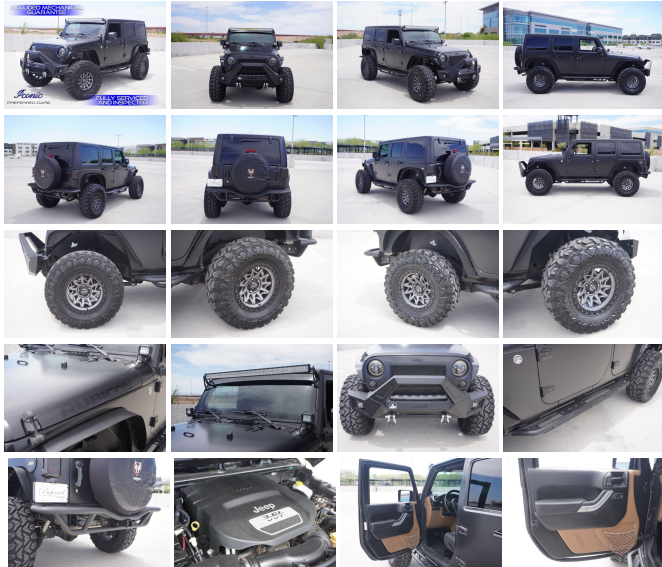

PLEASE CALL OR TEXT 480-843-5171 FOR APPOINTMENT. INCLUDES AN ARMOR SHEILD 50/50 GUARANTEE. THIS 2012 JEEP WRANGLER UNLIMITED RUBICON HAS A CERTIFIED CLEAN VEHICLE HISTORY REPORT AND HAS BEEN FULLY INSPECTED & RECONDITIONED FOR YOUR CONVENIENCE. WE MAKE THE EFFORT TO INSURE ALL OUR INVENTORY LOOK FLAWLESS, SO WHEN YOU WALK IN TO OUR SHOWROOM YOU WILL BE LOOKING AT THE MOST BEAUTIFUL CAR IN THE MARKET. THIS CAR HAS HAD A CONCOURSE DETAIL, PAINT RESTORATION, DING / DENT REMOVAL AND LEATHER RECONDITIONING. WE SPEND THE TIME AND MONEY TO INCREASE AND HELP PRESERVE THE VALUE OF YOUR NEXT VEHICLE. THIS MODIFIED RUBICON IS IN BEAUTIFUL CONDITION AND UPGRADED WITH ALL CUSTOM FRONT AND REAR BUMPERS AND SIDE ROCKERS. THIS LIFTED JEEP HAS NEW 35" WHEELS AND TIRES, IT WAS ORIGINALLY FINISHED IN WHITE AND NOW PAINTED TO A SATIN BLACK (NOT A WRAP). COME DOWN TO OUR ALL INDOOR AND CLIMATE CONTROLLED SHOWROOM TODAY LOCATED IN SUNNY TEMPE, ARIZONA AND SEE FOR YOURSELF. PLEASE CALL OR TEXT (480)843-5171 FOR APPOINTMENT. THIS LOW ADVERTISED PRICE IS AN INTERNET CASH SPECIAL, CUSTOM TAILORED FINANCING IS AVAILABLE. WE OFFER KELLY BLUE BOOK FAIR TRADE-IN VALUE ON MOST TRADES, HONEST AND FRIENDLY STAFF, 3 MONTH 3,000 MILE GUARANTEE AND DISCOUNTED PARTS & SERVICE FOR ALL CUSTOMERS. ARE YOU TIRED OF LOOKING AT CARS OTHER DEALERS ADVERTISE AS PERFECT CONDITION AND COME TO FIND OUT THEY ARE NOT WHAT YOU EXPECTED? YOU NEED TO SEE THE INVENTORY AT ICONIC PREFERRED CARS. WE TAKE PRIDE IN STOCKING THE CLEANEST CARS AT COMPETITIVE PRICES. ICONIC PREFERRED CARS SERVING AZ FOR OVER 27 YEARS. "IF I WOULDN'T PARK IT IN MY OWN GARAGE, YOU BET YOU WON'T FIND IT AT MY DEALERSHIP". WWW.ICONICPREFERRED.COM, \*WHITE GLOVE DELIVERY IS SUBJECT TO A \$199.00 OR MORE FEE DEPENDENT ON DELIVERY DISTANCE.