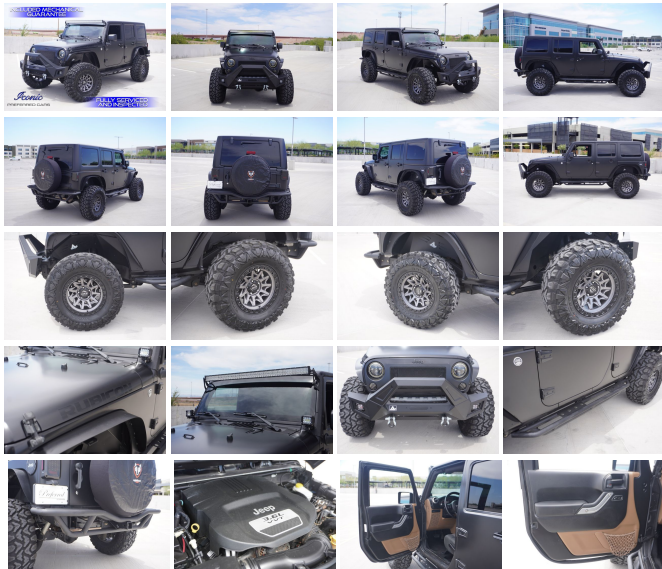

PLEASE CALL OR TEXT 480-843-5171 FOR APPOINTMENT. INCLUDES AN ARMOR SHEILD 50/50 GUARANTEE. THIS 2012 JEEP WRANGLER UNLIMITED RUBICON HAS A CERTIFIED CLEAN VEHICLE HISTORY REPORT AND HAS BEEN FULLY INSPECTED & RECONDITIONED FOR YOUR CONVENIENCE. WE MAKE THE EFFORT TO INSURE ALL OUR INVENTORY LOOK FLAWLESS, SO WHEN YOU WALK IN TO OUR SHOWROOM YOU WILL BE LOOKING AT THE MOST BEAUTIFUL CAR IN THE MARKET. THIS CAR HAS HAD A CONCOURSE DETAIL, PAINT RESTORATION, DING / DENT REMOVAL AND LEATHER RECONDITIONING. WE SPEND THE TIME AND MONEY TO INCREASE AND HELP PRESERVE THE VALUE OF YOUR NEXT VEHICLE. THIS MODIFIED RUBICON IS IN BEAUTIFUL CONDITION AND UPGRADED WITH ALL CUSTOM FRONT AND REAR BUMPERS AND SIDE ROCKERS. THIS LIFTED JEEP HAS NEW 35" WHEELS AND TIRES, IT WAS ORIGINALLY FINISHED IN WHITE AND NOW PAINTED TO A SATIN BLACK (NOT A WRAP). COME DOWN TO OUR ALL INDOOR AND CLIMATE CONTROLLED SHOWROOM TODAY LOCATED IN SUNNY TEMPE, ARIZONA AND SEE FOR YOURSELF. PLEASE CALL OR TEXT (480)843-5171 FOR APPOINTMENT. THIS LOW ADVERTISED PRICE IS AN INTERNET CASH SPECIAL, CUSTOM TAILORED FINANCING IS AVAILABLE. WE OFFER KELLY BLUE BOOK FAIR TRADE-IN VALUE ON MOST TRADES, HONEST AND FRIENDLY STAFF, 3 MONTH 3,000 MILE GUARANTEE AND DISCOUNTED PARTS & SERVICE FOR ALL CUSTOMERS. ARE YOU TIRED OF LOOKING AT CARS OTHER DEALERS ADVERTISE AS PERFECT CONDITION AND COME TO FIND OUT THEY ARE NOT WHAT YOU EXPECTED? YOU NEED TO SEE THE INVENTORY AT ICONIC PREFERRED CARS. WE TAKE PRIDE IN STOCKING THE CLEANEST CARS AT COMPETITIVE PRICES. ICONIC PREFERRED CARS SERVING AZ FOR OVER 27 YEARS. "IF I WOULDN'T PARK IT IN MY OWN GARAGE, YOU BET YOU WON'T FIND IT AT MY DEALERSHIP". WWW.ICONICPREFERRED.COM, \*WHITE GLOVE DELIVERY IS SUBJECT TO A \$199.00 OR MORE FEE DEPENDENT ON DELIVERY DISTANCE.