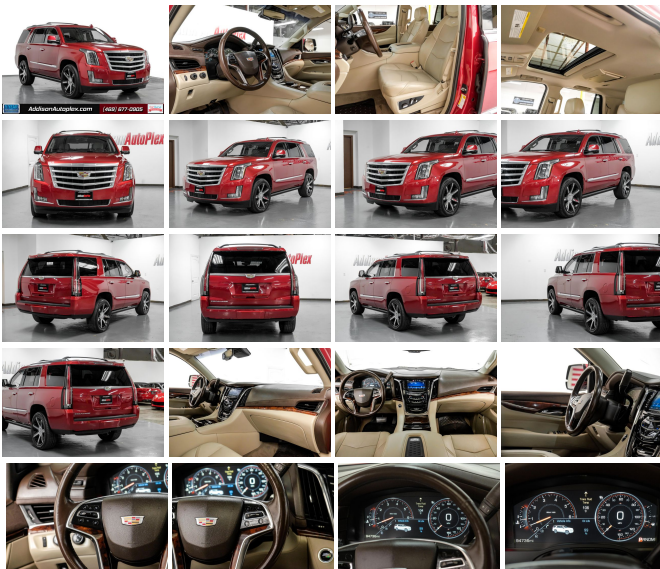

2015 Cadillac Escalade Premium

View this car on our website at addisonautoplex.com/7318636/ebrochure

Sales Price **\$26,995**

Specifications:

Year:	2015
VIN:	1GYS4NKJ0FR665771
Make:	Cadillac
Stock:	n6734
Model/Trim:	Escalade Premium
Condition:	Pre-Owned
Body:	SUV
Exterior:	Red
Engine:	EcoTec3 6.2L V8 420hp 460ft. lbs.
Interior:	Tan
Transmission:	8-Speed Shiftable Automatic
Mileage:	94,736
Drivetrain:	4 Wheel Drive
Economy:	City 15 / Highway 21

****Embrace the Epitome of Luxury with the 2015 Cadillac Escalade Premium****

Ladies and gentlemen, feast your eyes on this breathtaking 2015 Cadillac Escalade Premium, a true paragon of luxury and sophistication. With 94,736 miles on the odometer, this majestic red beauty is poised to deliver an unparalleled driving experience to its next discerning owner.

****Exterior Splendor****

The radiant red exterior of this Escalade Premium is not just a color—it's a statement. It catches the sunlight and the envious glances of passersby with equal brilliance. As you approach, the bold, iconic grille and striking LED headlamps announce your arrival with authority. This is not just a vehicle; it's a symbol of status and an unmistakable presence on the road.

that power is always at your command. Whether you're cruising down the highway or navigating city streets, the Escalade Premium moves with a grace and agility that belies its commanding presence.

****Advanced Features and Awards****