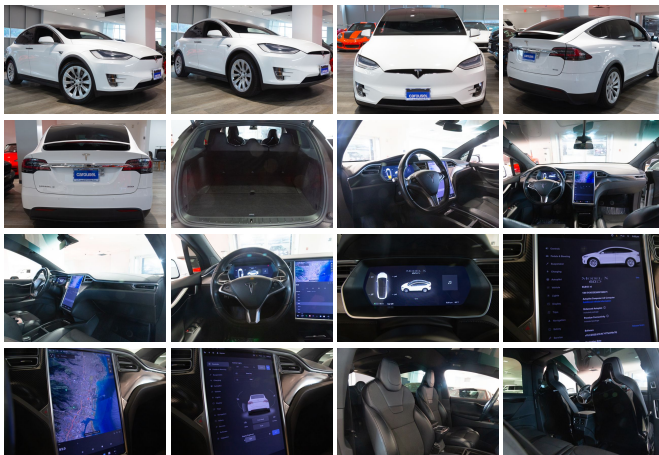

2016 Tesla Model X (SALE) 60D

View this car on our website at autosourcehawaii.com/7318571/ebrochure

Our Price **\$34,995**

Retail Value **\$39,995**

Specifications:

Year:	2016
VIN:	5YJXCDE26GF026671
Make:	Tesla
Stock:	T000322
Model/Trim:	Model X (SALE) 60D
Condition:	Pre-Owned
Body:	SUV
Exterior:	White
Engine:	EV
Interior:	Black Leather
Transmission:	1-Speed Direct-Drive Automatic
Mileage:	60,728
Drivetrain:	All Wheel Drive

Step into the future of driving with this stunning 2016 Tesla Model X 75D, a paragon of electric luxury and innovation that is sure to electrify your driving experience. With a mere 60,728 miles on the odometer, this pristine white beauty is poised to deliver an unparalleled combination of style, performance, and eco-conscious indulgence.

The Model X 75D's sleek exterior is a symphony of design and function. The body-color front bumper and mirror casings, elegantly accented with tasteful chrome, create a harmonious visual appeal that is both modern and timeless. The black grille with chrome accents adds a touch of sophistication, while the chrome door handles are not only a stylish flourish but also an embodiment of the vehicle's cutting-edge technology, unlocking a world of convenience at your fingertips.

Step inside, and you'll be greeted by a sanctuary of comfort and connectivity. The expansive 17-inch infotainment touchscreen is your command center, providing intuitive access to a suite of features including a state-of-the-art navigation system with real-time traffic updates, ensuring that you're always on the most efficient route. With the Tesla App compatibility, you can control horn and light operations among other features, enhancing your sense of control and security.