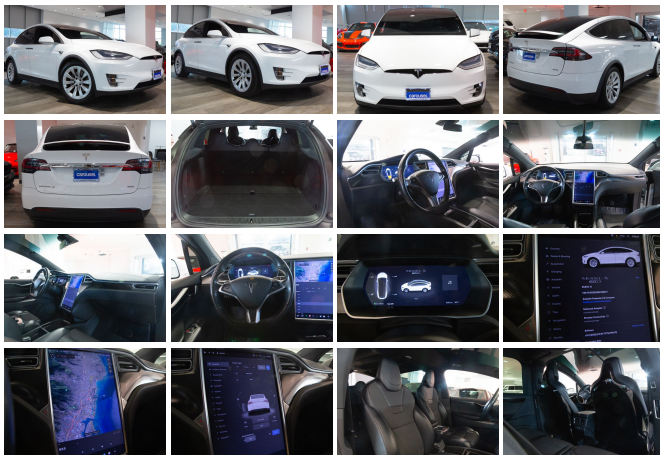

2016 Tesla Model X (SALE) 60D

View this car on our website at autosourcehawaii.com/7318571/ebrochure

Our Price **\$34,995**

Retail Value **\$39,995**

Specifications:

Year:	2016
VIN:	5YJXCDE26GF026671
Make:	Tesla
Stock:	T000322
Model/Trim:	Model X (SALE) 60D
Condition:	Pre-Owned
Body:	SUV
Exterior:	White
Engine:	EV
Interior:	Black Leather
Transmission:	1-Speed Direct-Drive Automatic
Mileage:	60,728
Drivetrain:	All Wheel Drive

Step into the future of driving with this stunning 2016 Tesla Model X 75D, a paragon of electric luxury and innovation that is sure to electrify your driving experience. With a mere 60,728 miles on the odometer, this pristine white beauty is poised to deliver an unparalleled combination of style, performance, and eco-conscious indulgence.

The Model X 75D's sleek exterior is a symphony of design and function. The body-color front bumper and mirror casings, elegantly accented with tasteful chrome, create a harmonious visual appeal that is both modern and timeless. The black grille with chrome accents adds a touch of sophistication, while the chrome door handles are not only a stylish flourish but also an embodiment of the vehicle's cutting-edge technology, unlocking a world of convenience at your fingertips.

Step inside, and you'll be greeted by a sanctuary of comfort and connectivity. The expansive 17-inch infotainment touchscreen is your command center, providing intuitive access to a suite of features including a state-of-the-art navigation system with real-time traffic updates, ensuring that you're always on the most efficient route. With the Tesla App compatibility, you can control horn and light operations among other features, enhancing your sense of control and security.