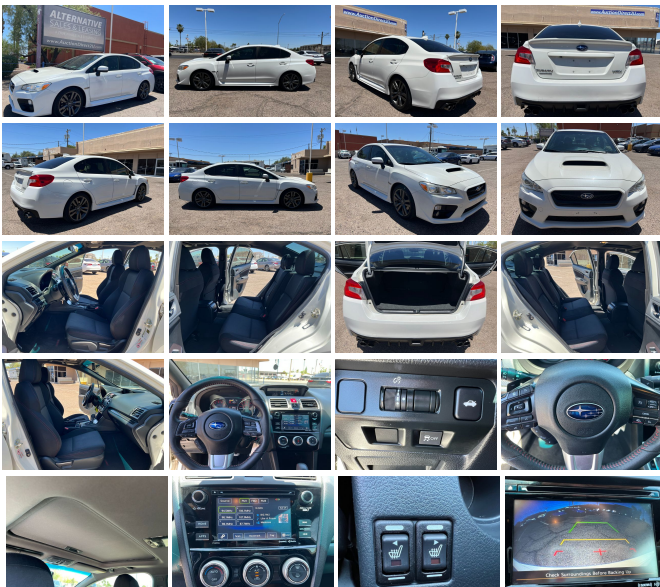

2017 Subaru WRX Premium AWD 3 MONTH/3,000 MILE NATIONAL POWERTRAIN WARRANTY

View this car on our website at auctiondirect2u.com/7318567/ebrochure

Our Price **\$13,865**

Specifications:

Year:	2017
VIN:	JF1VA1E63H8837737
Make:	Subaru
Model/Trim:	WRX Premium AWD 3 MONTH/3,000 MILE NATIONAL POWERTRAIN WARRANTY
Condition:	Pre-Owned
Body:	Sedan
Exterior:	[WHC] Crystal White Pearl
Engine:	2.0L Turbo H4 268hp 258ft. lbs.
Interior:	Carbon Black Checkered Cloth
Transmission:	CVT
Mileage:	116,391
Drivetrain:	All Wheel Drive
Economy:	City 18 / Highway 24

2017 SUBARU WRX PREMIUM AWD 2.0L Turbo H4 - Excellent Maintenance History on Carfax, 116k Actual Miles, Runs and Drives Great, CVT Transmission, Subaru Starlink 6.2" Multimedia System: AM/FM/Hd Radio w/Single-Disc CD Player w/ MP3, Bluetooth Audio Streaming Connectivity, Ipod Control Capability, Rear Vision Camera, USB Port, Aux Input, Remote Keyless Entry, Power Windows/Locks/Mirrors, Automatic Air Conditioning, Steering Wheel Controls, Express Open/Close Sliding and Tinting Glass Sunroof, Electronic Stability Control, 18" Alloy Wheels. Clean title, Clean Carfax, No Accident History. This is a new car trade-in we acquired. We are now offering it for sale to the public. Vehicle comes with a 3 Month/3,000 Mile National Powertrain Warranty. Financing available. VIN# JF1VA1E63H8837737. \$13,865.00 (480)-468-1229 (Se Habla Español)

These are the same vehicles that you will see at franchise and independent dealerships only priced FAR less. Unlike their big multi million dollar facilities, we have very little overhead. This allows us to pass the savings on and leave a little profitability on the table for you. We're not getting rich off of \$499.00, but our intention is to give enough people a great enough deal that through volume we can still be profitable at the end of the month.