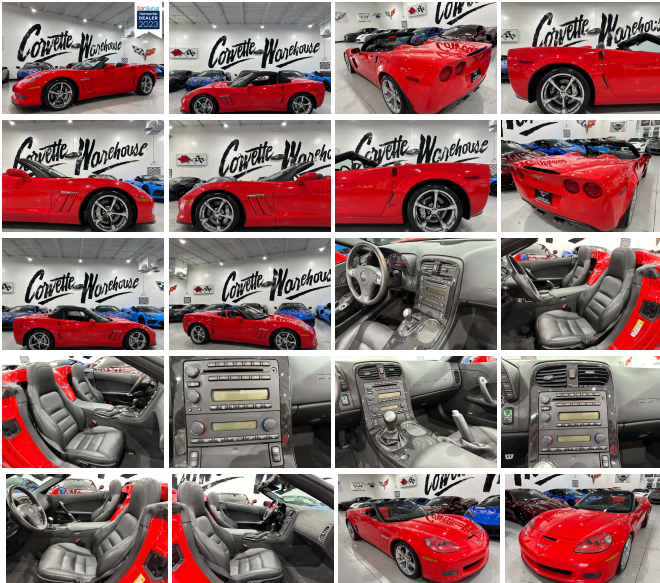

# 2011 Chevrolet Corvette Z16 Grand Sport 3LT, 6-Speed, Chromes, Only 29k!

View this car on our website at [corvettewarehouse.com/7318523/ebrochure](http://corvettewarehouse.com/7318523/ebrochure)

Our Price **\$41,995**

## Specifications:

|                      |   |
|----------------------|---|
| <b>Year:</b>         | 2011  |
| <b>VIN:</b>          | 1G1YS3DW2B5109961   |
| <b>Make:</b>         | Chevrolet   |
| <b>Stock:</b>        | 109961  |
| <b>Model/Trim:</b>   | Corvette Z16 Grand Sport 3LT, 6-Speed, Chromes, Only 29k! |
| <b>Condition:</b>    | Pre-Owned   |
| <b>Body:</b>         | Convertible   |
| <b>Exterior:</b>     | [70U] Torch Red   |
| <b>Engine:</b>       | 6.2L V8 430hp 424ft. lbs.                                 |
| <b>Interior:</b>     | Ebony Leather   |
| <b>Transmission:</b> | 6-Speed Manual  |
| <b>Mileage:</b>      | 29,391  |
| <b>Drivetrain:</b>   | Rear Wheel Drive  |
| <b>Economy:</b>      | City 16 / Highway 26                                      |

2011 Torch Red / Black  
Leather Chevrolet Corvette Grand  
Sport Convertible 3LT Premium  
Option Package, 6-Speed  
Manual Transmission,  
Power Top, and the Grand Sport  
Chrome Wheels with Only 29k  
Miles!