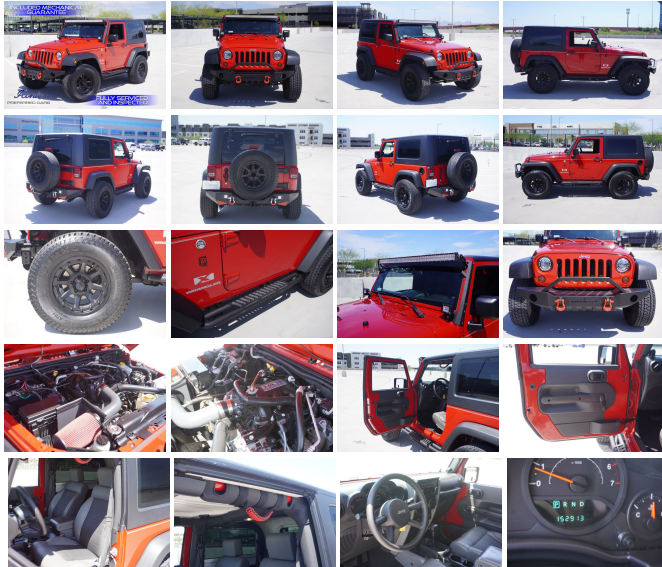

iconicpreferred.com
4808435171
2175 E 5th ST
Tempe, Arizona
85281

Iconic Preferred
Cars

2009 Jeep Wrangler X

View this car on our website at iconicpreferred.com/7318415/ebrochure

Our Price **\$12,919**

Specifications:

Year: 2009
VIN: 1J4FA241X9L776082
Make: Jeep
Stock: 776082
Model/Trim: Wrangler X
Condition: Pre-Owned
Body: SUV
Exterior: [PR4] Flame Red Clear Coat
Engine: 3.8L V6 202hp 237ft. lbs.
Interior: Dark Slate Gray/Medium Slate Gray Vinyl
Transmission: 4-Speed Automatic
Mileage: 152,913
Drivetrain: 4 Wheel Drive
Economy: City 15 / Highway 19