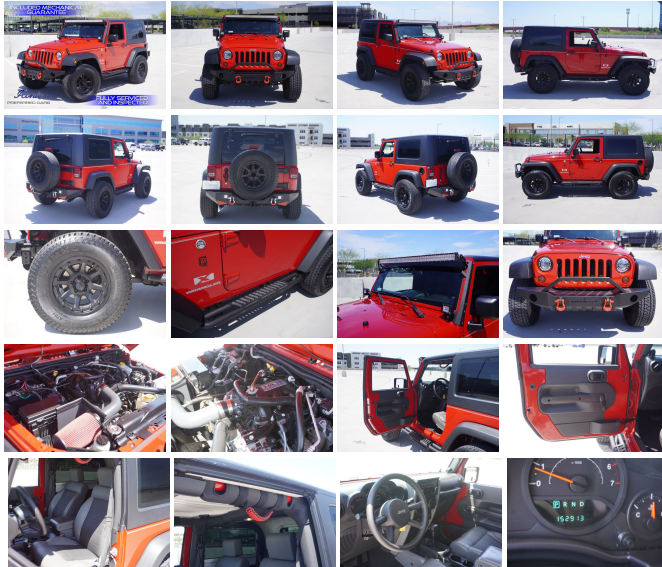

iconicpreferred.com
4808435171
2175 E 5th ST
Tempe, Arizona
85281

Iconic Preferred
Cars

2009 Jeep Wrangler X

View this car on our website at iconicpreferred.com/7318415/ebrochure

Our Price **\$13,919**

Specifications:

Year: 2009
VIN: 1J4FA241X9L776082
Make: Jeep
Stock: 776082
Model/Trim: Wrangler X
Condition: Pre-Owned
Body: SUV
Exterior: [PR4] Flame Red Clear Coat
Engine: 3.8L V6 202hp 237ft. lbs.
Interior: Dark Slate Gray/Medium Slate Gray Vinyl
Transmission: 4-Speed Automatic
Mileage: 152,913
Drivetrain: 4 Wheel Drive
Economy: City 15 / Highway 19