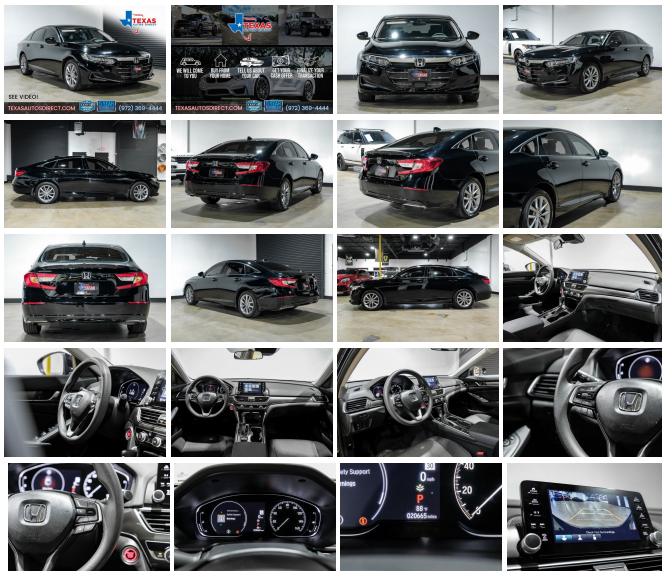

2022 Honda Accord LX

View this car on our website at texasautosdirect.com/7318350/ebrochure

Price **\$23,444**

Specifications:

Year:	2022
VIN:	1HGCV1F16NA023113
Make:	Honda
Stock:	023113
Model/Trim:	Accord LX
Condition:	Pre-Owned
Body:	Sedan
Exterior:	Crystal Black Pearl
Engine:	1.5L Turbo I4 192hp 192ft. lbs.
Interior:	Black Cloth
Transmission:	CVT
Mileage:	19,878
Drivetrain:	Front Wheel Drive
Economy:	City 30 / Highway 38

2022 Honda Accord LX

Texas Autos Direct - (972) 369-4444 - View this car on our website at texasautosdirect.com/7318350/ebrochure

Vehicle History Report : as Of 07/27/2024

Snapshot

2022 HONDA ACCORD LX

Vehicle reported stolen

2022 Honda Accord LX

Texas Autos Direct - (972) 369-4444 - View this car on our website at texasautosdirect.com/7318350/ebrochure

Installed Options

Interior

- Air filtration- Front air conditioning: automatic climate control
- Front air conditioning zones: dual- Dash trim: alloy- Door trim: alloy
- Floor mat material: carpet- Floor mats: front- Adaptive cruise control
- Adaptive stop and go cruise control: semi-automatic
- Autonomous lane guidance: lane centering- Capless fuel filler system- Cargo area light
- Multi-function remote: keyless entry- Power outlet(s): 12V front
- Power steering: variable/speed-proportional- Push-button start
- Steering wheel: tilt and telescopic- Clock- Customizable instrument cluster
- Digital odometer- External temperature display- Instrument cluster screen size: 7 in.
- Multi-function display- Powertrain hour meter- Trip odometer- Front seat type: bucket
- Rear seat folding: one-piece- Rear seat type: bench- Upholstery: cloth

Exterior

- Exhaust: dual tip- Front bumper color: body-color- Mirror color: body-color
- Daytime running lights: LED- Taillights: LED- Spare wheel type: steel
- Tire Pressure Monitoring System- Wheels: painted aluminum alloy
- Front wipers: variable intermittent- Laminated glass: acoustic windshield
- Power windows: safety reverse- Window defogger: rear