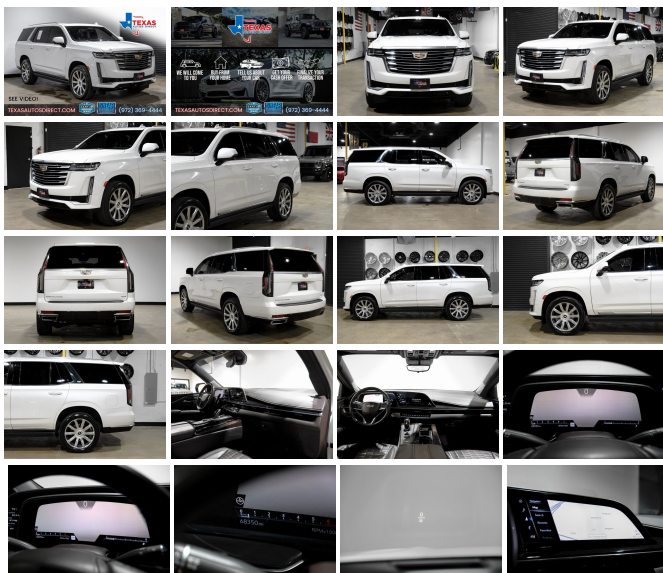

2021 Cadillac Escalade Premium Luxury Platinum

View this car on our website at texasautosdirect.com/7318346/ebrochure

Price **\$65,777**

Specifications:

Year:	2021
VIN:	1GYS3DKL8MR239449
Make:	Cadillac
Stock:	239449
Model/Trim:	Escalade Premium Luxury Platinum
Condition:	Pre-Owned
Body:	SUV
Exterior:	Crystal White Tricoat
Engine:	EcoTec3 6.2L V8 420hp 460ft. lbs.
Interior:	Dark Auburn With Jet Black Accents Leather
Transmission:	10-Speed Shiftable Automatic
Mileage:	67,194
Drivetrain:	Rear Wheel Drive
Economy:	City 14 / Highway 20

Exterior

- Active grille shutters- Exhaust: dual tip- Front bumper color: body-color
- Mirror color: body-color- Rear spoiler: roofline- Running boards
- Side door type: soft close - Daytime running lights: LED
- Exterior entry lights: approach lamps- Taillights: LED- Side mirror adjustments: power
- Side mirrors: driver side auto-dimming- Roof rails: chrome- Spare wheel type: steel
- Tire Pressure Monitoring System- Wheels: polished aluminum alloy with painted accents
- Front wipers: rain sensing- Laminated glass: acoustic windshield
- Liftgate window: manual flip-up- Rear privacy glass- Rear wiper: intermittent
- Solar-tinted glass- Window defogger: rear