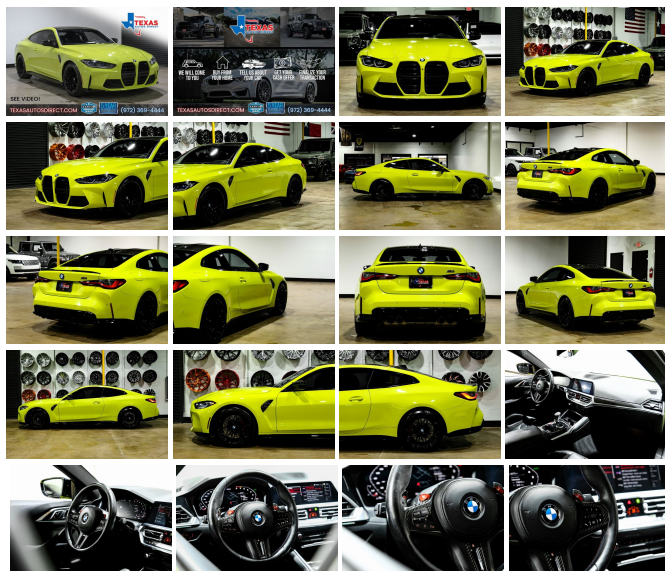

2021 BMW M4 Competition

View this car on our website at texasautosdirect.com/7318338/ebrochure

Price **\$69,000**

Specifications:

Year:	2021
VIN:	WBS33AZ00MCH10447
Make:	BMW
Stock:	H10447
Model/Trim:	M4 Competition
Condition:	Pre-Owned
Body:	Coupe
Exterior:	Sao Paulo Yellow
Engine:	3.0L Twin Turbo I6 503hp 479ft. lbs.
Interior:	Black Leather
Transmission:	8-Speed Shiftable Automatic
Mileage:	32,548
Drivetrain:	Rear Wheel Drive
Economy:	City 16 / Highway 23

2021 BMW M4 Competition

Texas Autos Direct - (972) 369-4444 - View this car on our website at texasautosdirect.com/7318338/ebrochure

Our Location :

2021 BMW M4 Competition

Texas Autos Direct - (972) 369-4444 - View this car on our website at texasautosdirect.com/7318338/ebrochure

Exterior

- Exhaust: quad tip- Front bumper color: body-color- Rear spoiler: lip
- Rear trunk/liftgate: power operated- Daytime running lights: LED
- Exterior entry lights: approach lamps- Taillights: adaptive- Side mirror adjustments: power
- Side mirrors: driver side auto-dimming- Spare tire kit: inflator kit
- Tire Pressure Monitoring System- Wheels: painted aluminum alloy
- Front wipers: rain sensing- Laminated glass- Solar-tinted glass- Window defogger: rear