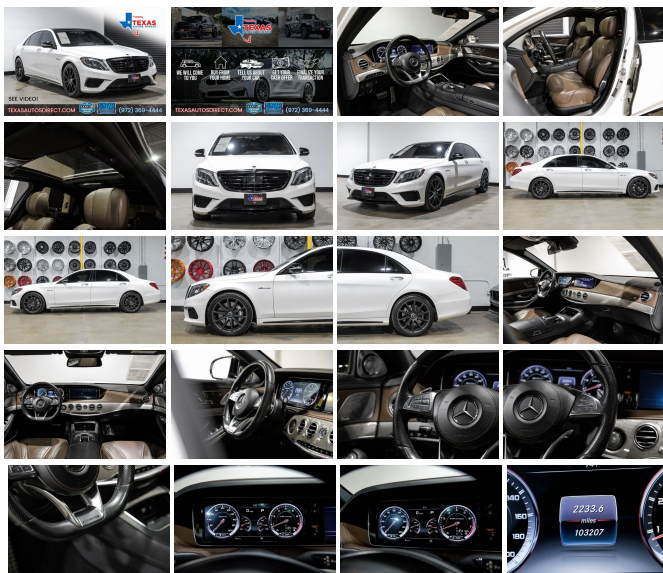

2017 Mercedes-Benz S-Class S 63 AMG??

View this car on our website at texasautosdirect.com/7318333/ebrochure

Price **\$41,977**

Specifications:

Year:	2017
VIN:	WDDUG7JB2HA310166
Make:	Mercedes-Benz
Stock:	310166
Model/Trim:	S-Class S 63 AMG??
Condition:	Pre-Owned
Body:	Sedan
Exterior:	White
Engine:	5.5L Twin Turbo V8 577hp 664ft. lbs.
Interior:	Brown Leather
Transmission:	7-Speed Shiftable Automatic
Mileage:	99,801
Economy:	City 15 / Highway 23

Exterior

- Exhaust: quad tip- Front bumper color: body-color- Mirror color: body-color
- Rear trunk/liftgate: power operated- Side door type: soft close
- Daytime running lights: LED- Taillights: LED- Side mirror adjustments: power
- Side mirrors: auto-dimming- Run flat tires- Tire Pressure Monitoring System
- Wheels: aluminum alloy- Front wipers: rain sensing- Power windows- Rear privacy glass
- Window defogger: rear